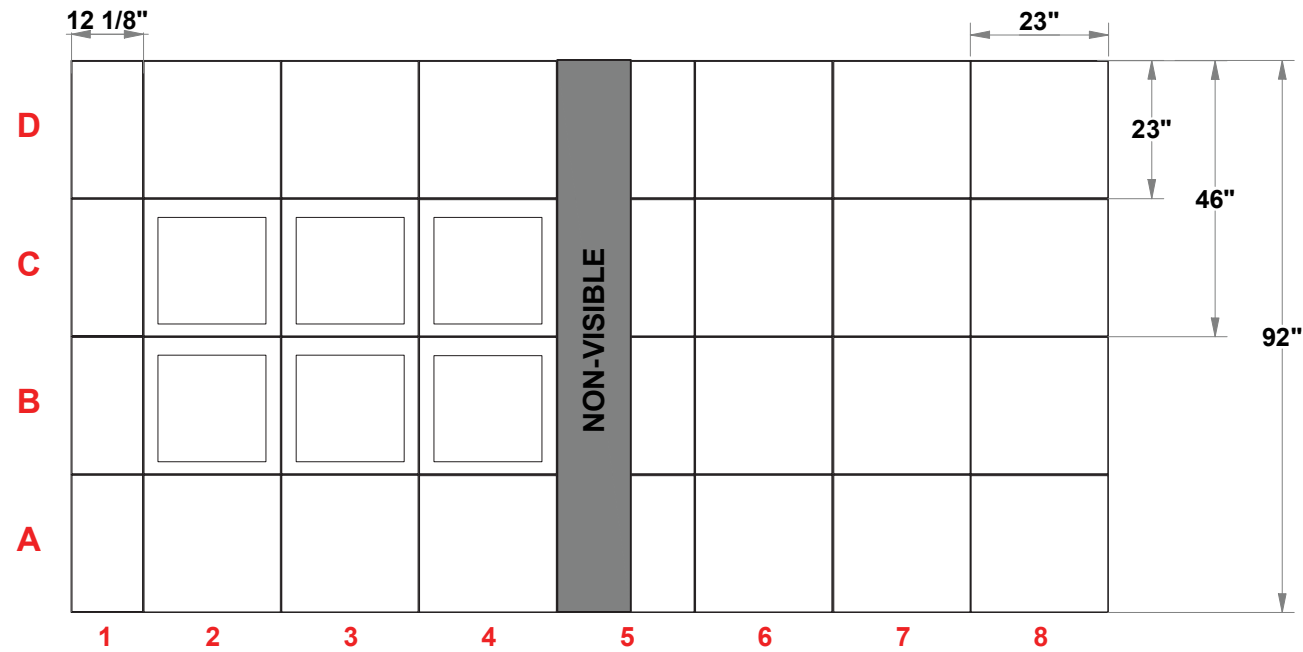

PRELIMINARY GRAPHIC LAYOUT

FLATTENED ELEVATED VIEW

PARTS LIST:		
QTY	SIZE	NAME
22	23 X 23	STANDARD QUAD
6	23 X 23	SHOWCASE QUAD
4	12.125 X 23	SIDE QUAD
4	23 X 37.5	CUSTOM QUAD

TOP VIEW

MultiQuad®
The Last Exhibit You'll Ever Buy