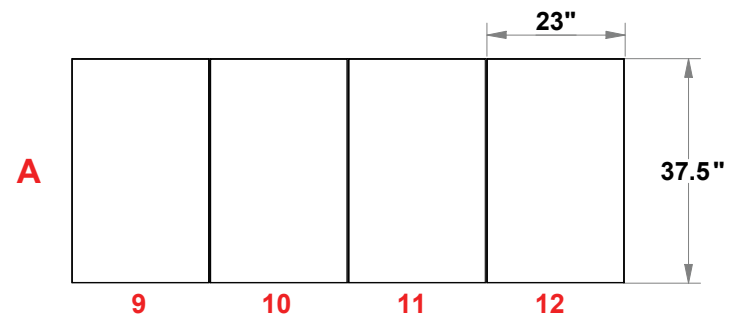

PRELIMINARY GRAPHIC LAYOUT

FLATTENED ELEVATED VIEW

PARTS LIST:		
QTY	SIZE	NAME
22	23 X 23	STANDARD QUAD
6	23 X 23	SHOWCASE QUAD
4	12.125 X 23	SIDE QUAD
4	23 X 37.5	CUSTOM QUAD

TOP VIEW

MultiQuad®
The Last Exhibit You'll Ever Buy