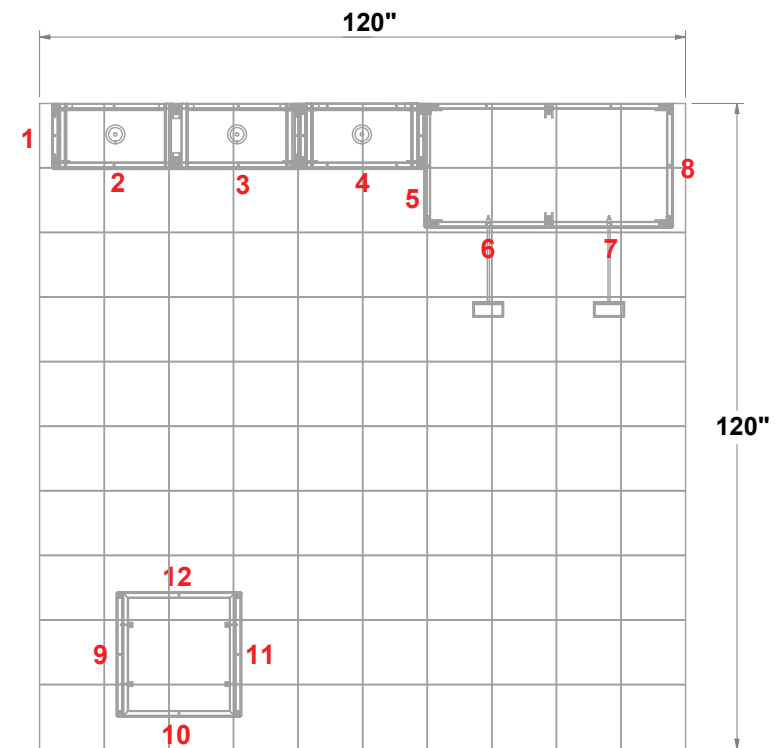

PRELIMINARY GRAPHIC LAYOUT

FLATTENED ELEVATED VIEW

PARTS LIST:		
QTY	SIZE	NAME
22	23 X 23	STANDARD QUAD
6	23 X 23	SHOWCASE QUAD
4	12.125 X 23	SIDE QUAD
4	23 X 37.5	CUSTOM QUAD

TOP VIEW

MultiQuad®
The Last Exhibit You'll Ever Buy

3401 Mary Taylor Road
Birmingham, Alabama 35235
(205) 439-8200

KIT-MQ-WK20

10x10 MultiQuad®