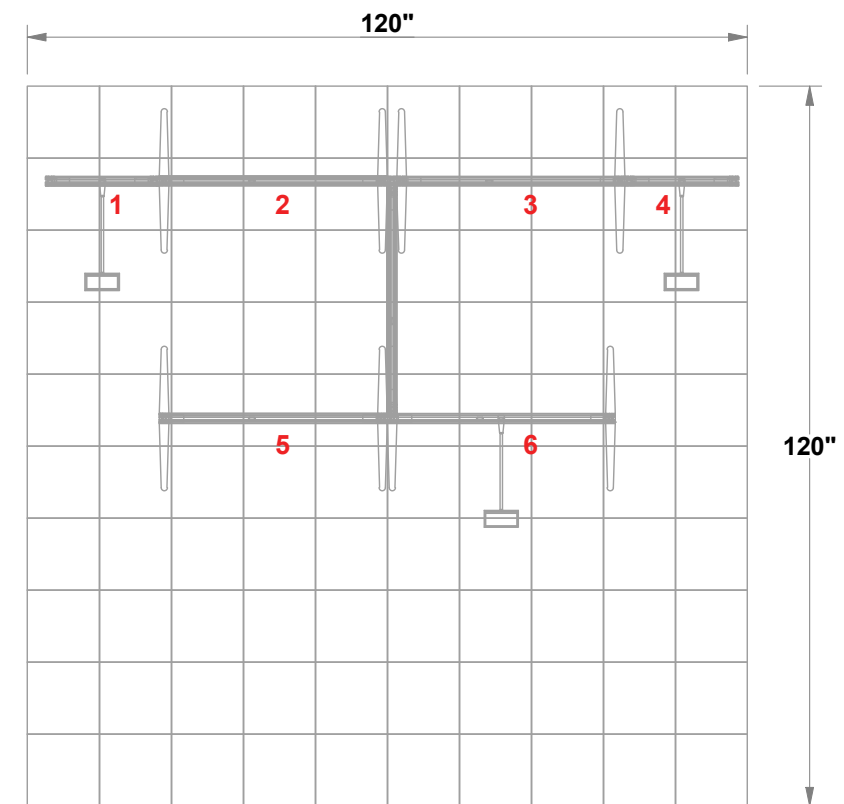

PRELIMINARY GRAPHIC LAYOUT

3401 Mary Taylor Road
Birmingham, Alabama 35235
(205) 439-8200

KIT-HL-WK19

FLATTENED ELEVATED VIEW

MURAL FLATTENED ELEVATED VIEW

TOP VIEW

10x10 H-Line