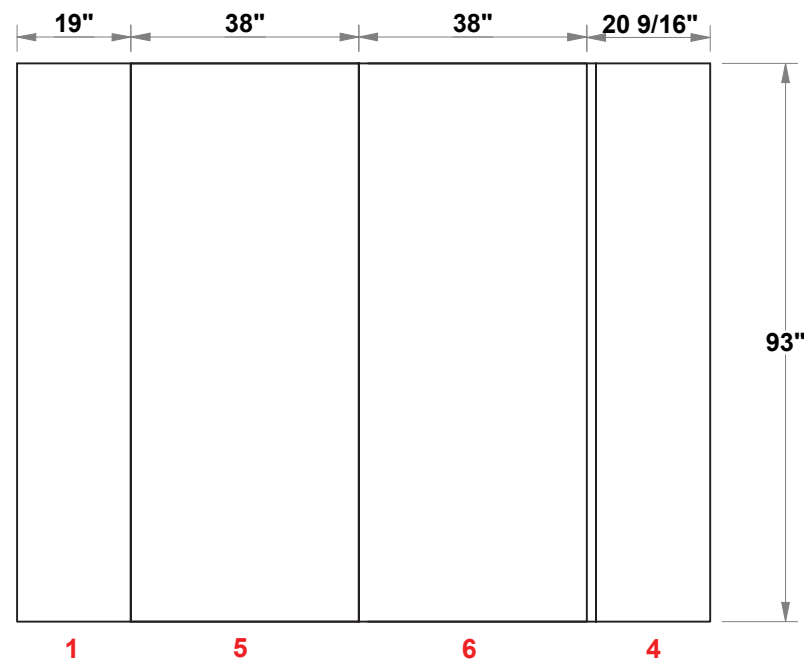

PRELIMINARY GRAPHIC LAYOUT

3401 Mary Taylor Road
Birmingham, Alabama 35235
(205) 439-8200

KIT-HL-WK19

FLATTENED ELEVATED VIEW

MURAL FLATTENED ELEVATED VIEW

TOP VIEW

10x10 H-Line