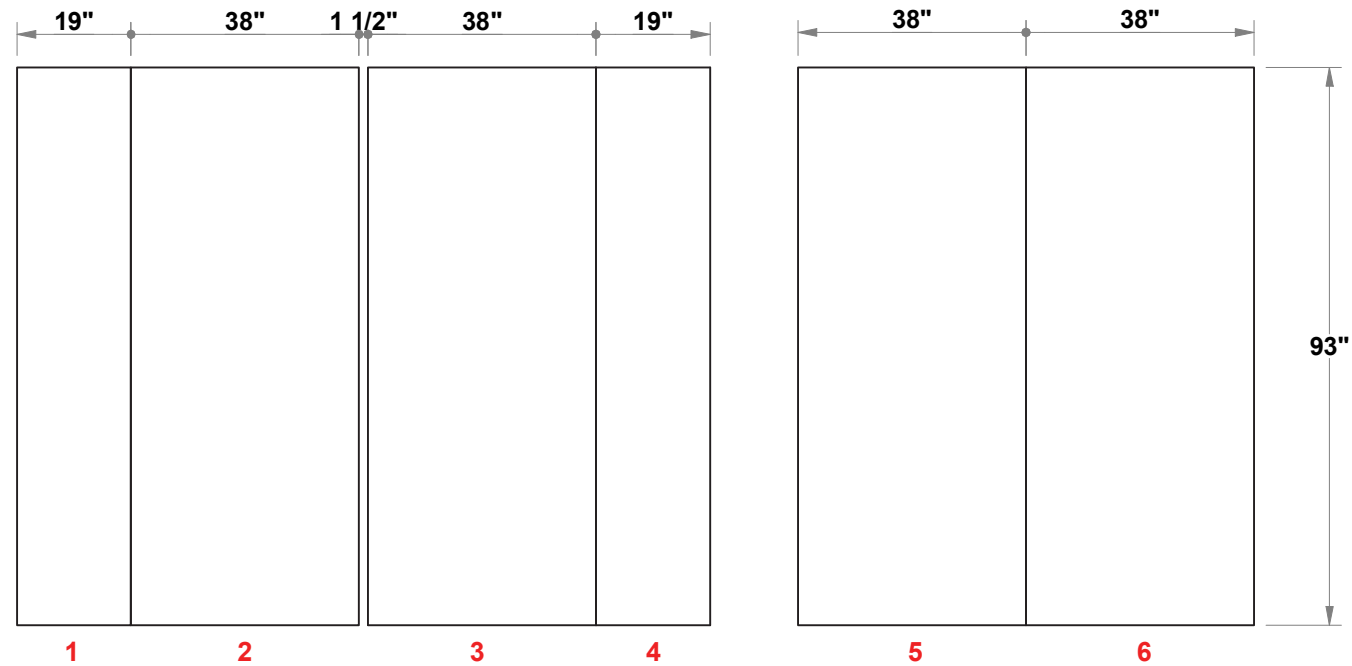

PRELIMINARY GRAPHIC LAYOUT

3401 Mary Taylor Road
Birmingham, Alabama 35235
(205) 439-8200

KIT-HL-WK19

FLATTENED ELEVATED VIEW

MURAL FLATTENED ELEVATED VIEW

TOP VIEW

10x10 H-Line