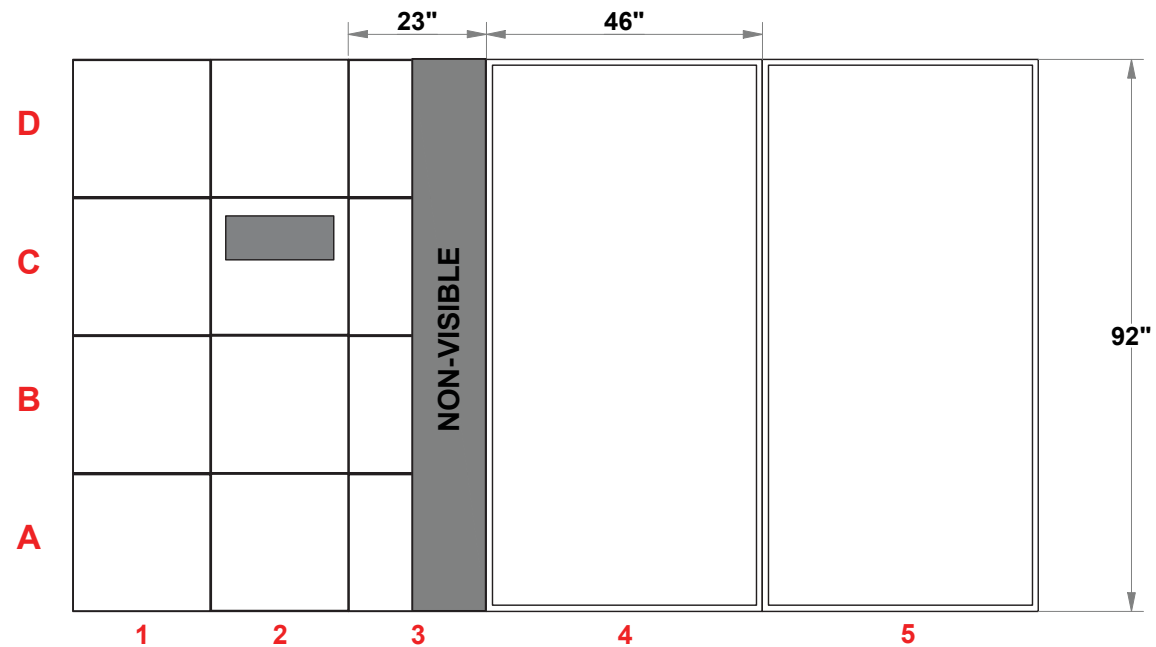

PRELIMINARY GRAPHIC LAYOUT

FLATTENED ELEVATED VIEW

TOP VIEW

PARTS LIST:		
QTY	SIZE	NAME
11	23 X 23	STANDARD QUAD
1	23 X 23	QUAD CUTOUT
2	46 X 92	FULL BACKLIT GRAPHIC
1	46 X 38	PODIUM BACKLIT GRAPHIC

MultiQuad®
The Last Exhibit You'll Ever Buy

3401 Mary Taylor Road
Birmingham, Alabama 35235
(205) 439-8200

KIT-EL-WK18

10x10 MultiQuad®