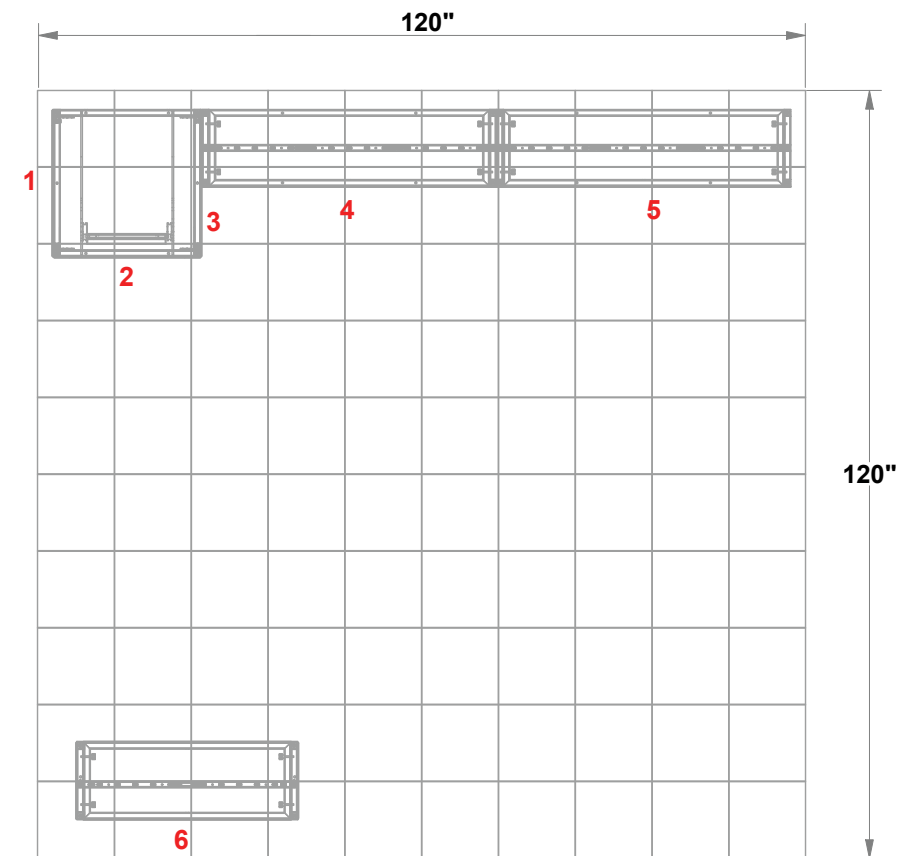

PRELIMINARY GRAPHIC LAYOUT

FLATTENED ELEVATED VIEW

TOP VIEW

PARTS LIST:		
QTY	SIZE	NAME
11	23 X 23	STANDARD QUAD
1	23 X 23	QUAD CUTOUT
2	46 X 92	FULL BACKLIT GRAPHIC
1	46 X 38	PODIUM BACKLIT GRAPHIC

MultiQuad®
The Last Exhibit You'll Ever Buy

3401 Mary Taylor Road
Birmingham, Alabama 35235
(205) 439-8200

KIT-EL-WK18

10x10 MultiQuad®