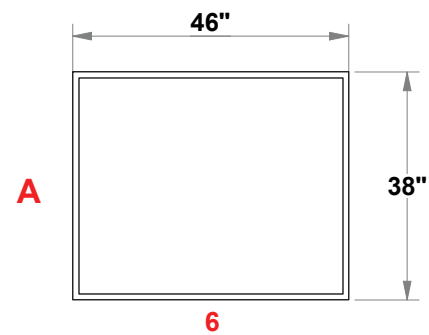

PRELIMINARY GRAPHIC LAYOUT

FLATTENED ELEVATED VIEW

TOP VIEW

PARTS LIST:		
QTY	SIZE	NAME
11	23 X 23	STANDARD QUAD
1	23 X 23	QUAD CUTOUT
2	46 X 92	FULL BACKLIT GRAPHIC
1	46 X 38	PODIUM BACKLIT GRAPHIC

MultiQuad®
The Last Exhibit You'll Ever Buy