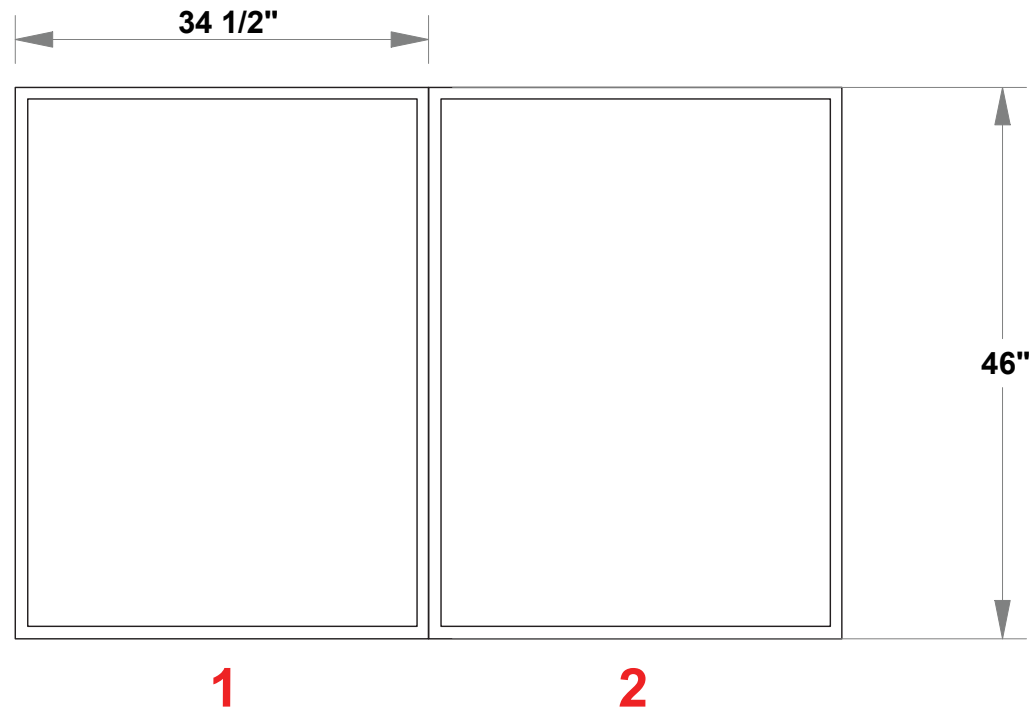

PRELIMINARY GRAPHIC LAYOUT

FLATTENED ELEVATED VIEW

TOP VIEW

PARTS LIST:		
QTY	SIZE	NAME
2	34.5 X 46	BACKLIT GRAPHIC

MultiQuad®
The Last Exhibit You'll Ever Buy

3401 Mary Taylor Road
Birmingham, Alabama 35235
(205) 439-8200

KIT-EL-WK14

6' MultiQuad® Tabletop