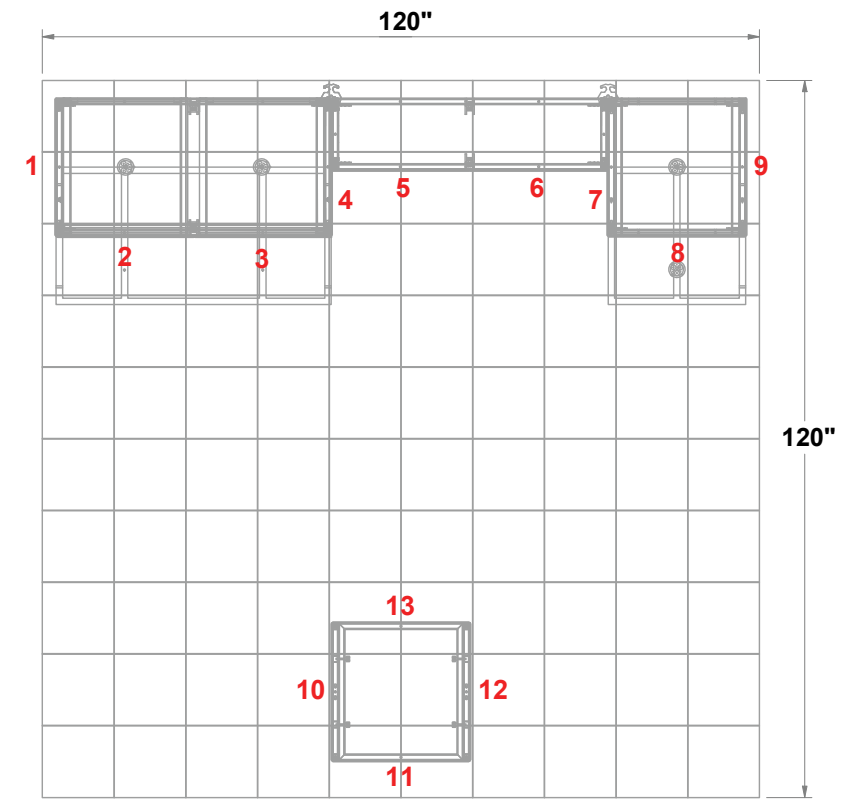

# PRELIMINARY GRAPHIC LAYOUT

## FLATTENED ELEVATED VIEW

PARTS LIST:		
QTY	SIZE	NAME
31	23 X 23	STANDARD QUAD
9	23 X 23	SHOWCASE QUAD

TOP VIEW

**MultiQuad®**  
The Last Exhibit You'll Ever Buy

3401 Mary Taylor Road  
Birmingham, Alabama 35235  
(205) 439-8200