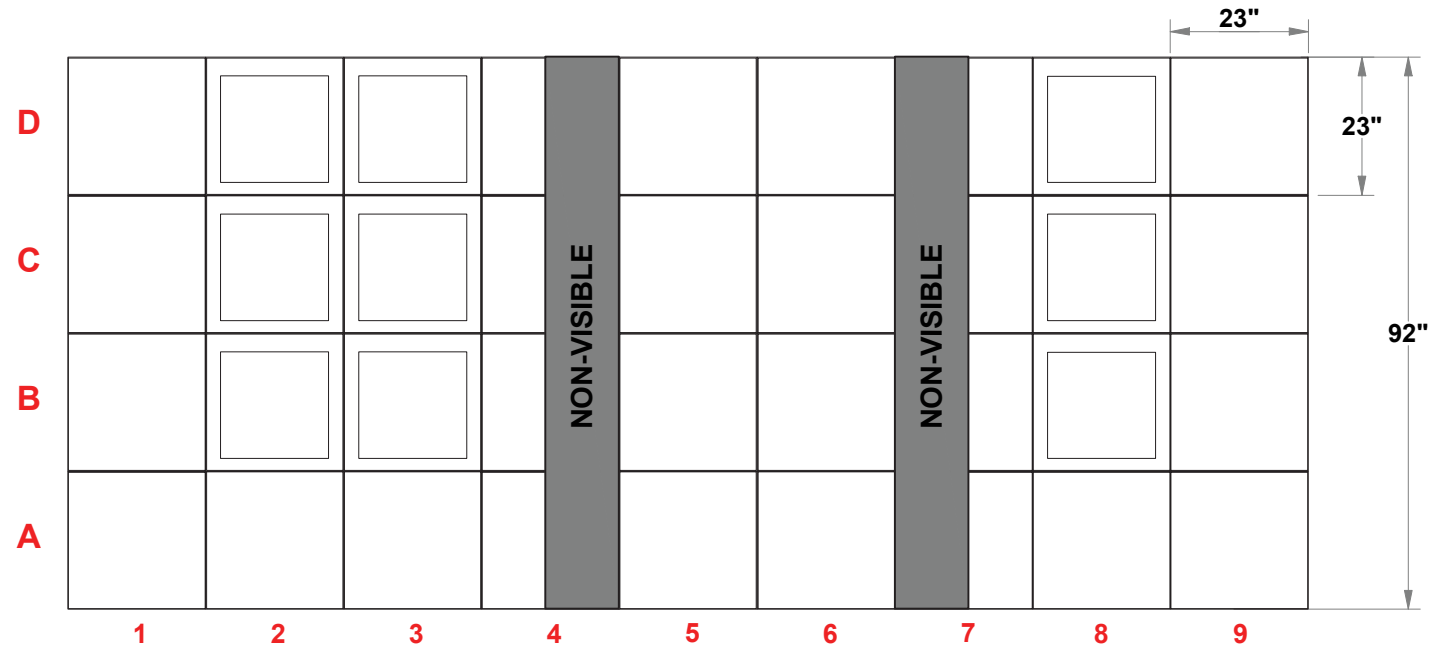

# PRELIMINARY GRAPHIC LAYOUT

## FLATTENED ELEVATED VIEW

PARTS LIST:		
QTY	SIZE	NAME
31	23 X 23	STANDARD QUAD
9	23 X 23	SHOWCASE QUAD

TOP VIEW

**MultiQuad®**  
The Last Exhibit You'll Ever Buy

3401 Mary Taylor Road  
Birmingham, Alabama 35235  
(205) 439-8200