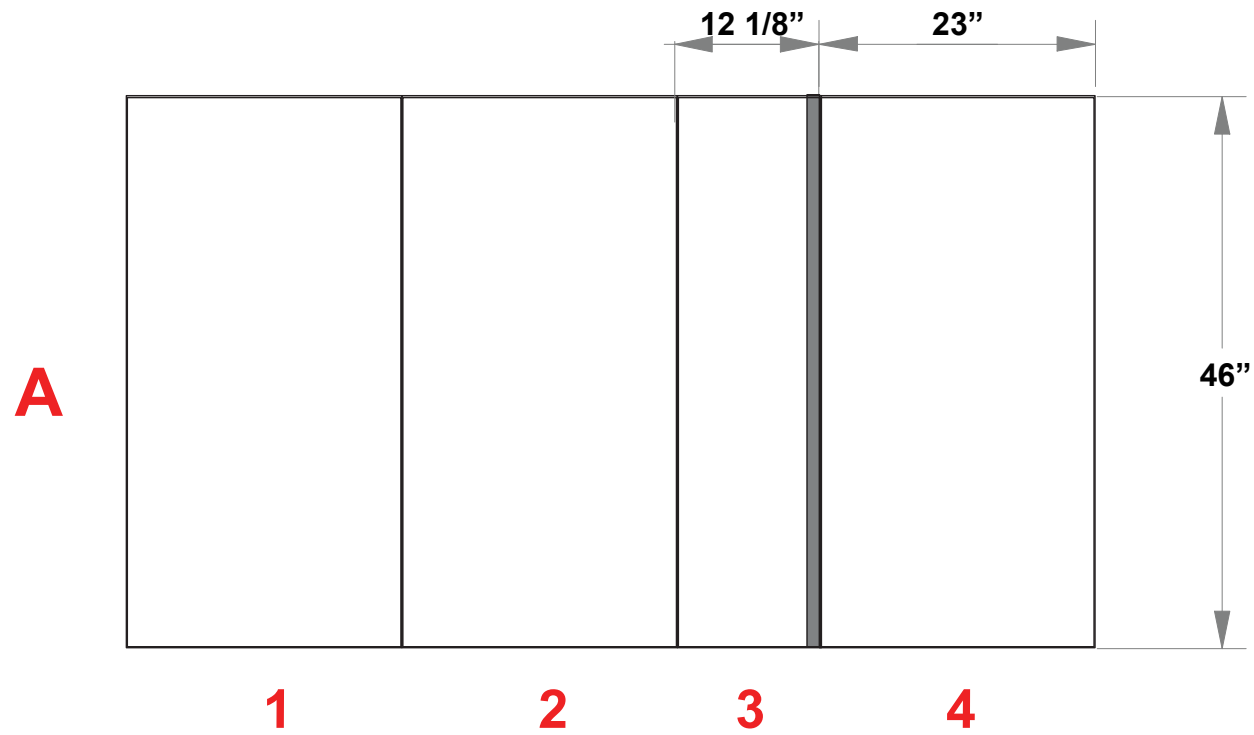

PRELIMINARY GRAPHIC LAYOUT

MultiQuad®
The Last Exhibit You'll Ever Buy

3401 Mary Taylor Road
Birmingham, Alabama 35235
(205) 439-8200

KIT-MQ-WK10

FLATTENED ELEVATED VIEW

TOP VIEW

PARTS LIST:		
QTY	SIZE	NAME
3	23 X 46	DOUBLE QUAD
1	12.125 X 46	SIDE DOUBLE QUAD

6' MultiQuad® Tabletop