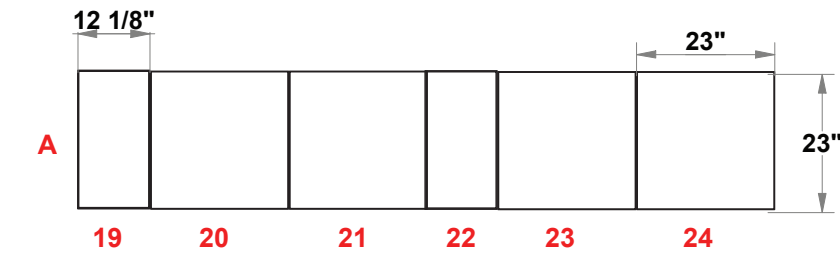

PRELIMINARY GRAPHIC LAYOUT

3401 Mary Taylor Road
Birmingham, Alabama 35235
(205) 439-8200

KIT-MQ-WK09

10' x 30' MultiQuad®

PARTS LIST:		
QTY	SIZE	NAME
12	23 X 23	STANDARD QUAD
4	12.125 X 23	SIDE QUAD
4	23 X 46	HINGED DOUBLE VERTICAL
1	46 X 92	BACKLIT GRAPHIC
30	23 X 46	DOUBLE QUAD