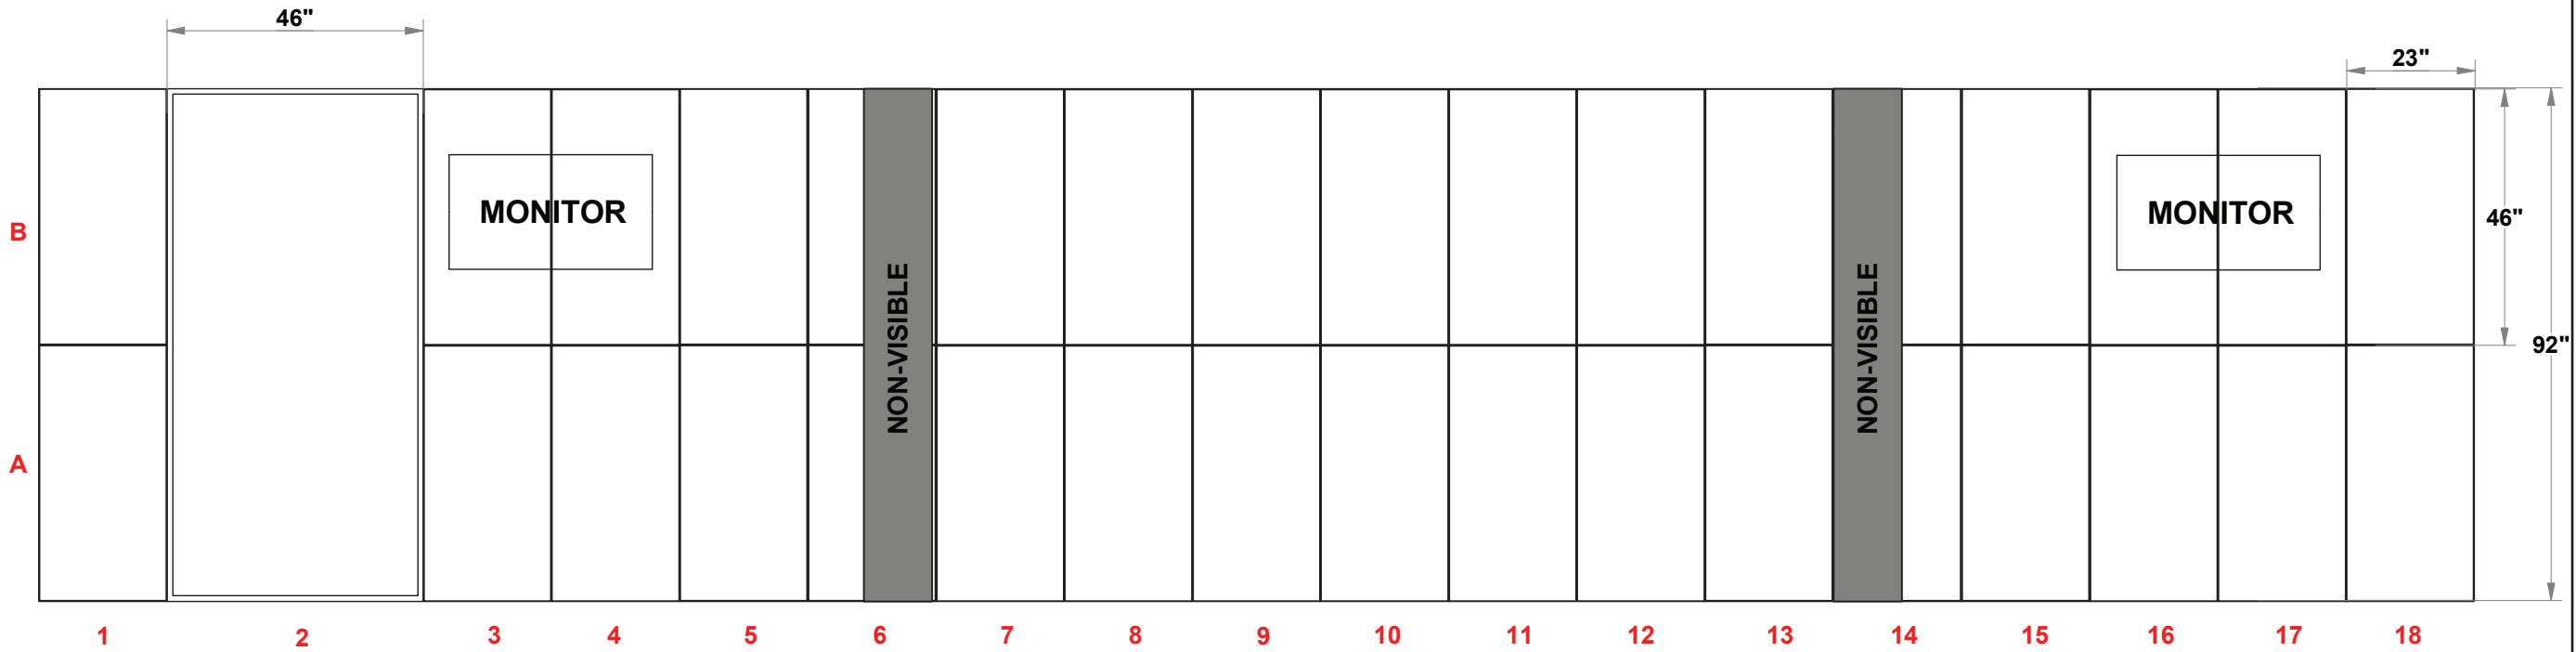

PRELIMINARY GRAPHIC LAYOUT

3401 Mary Taylor Road
Birmingham, Alabama 35235
(205) 439-8200

KIT-MQ-WK09

10' x 30' MultiQuad®

PARTS LIST:		
QTY	SIZE	NAME
12	23 X 23	STANDARD QUAD
4	12.125 X 23	SIDE QUAD
4	23 X 46	HINGED DOUBLE VERTICAL
1	46 X 92	BACKLIT GRAPHIC
30	23 X 46	DOUBLE QUAD