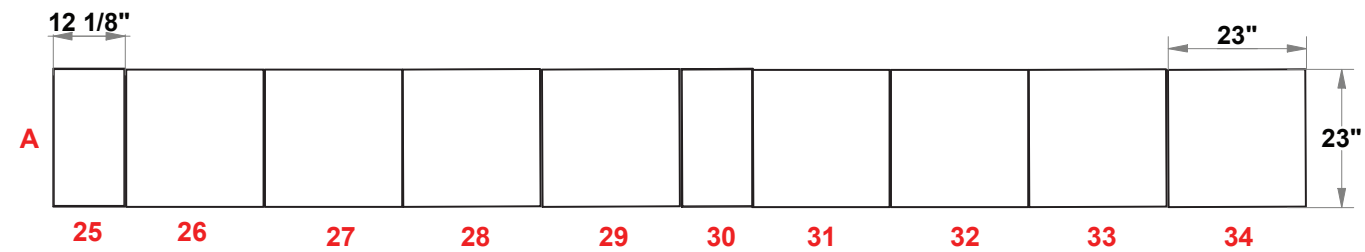

PRELIMINARY GRAPHIC LAYOUT

3401 Mary Taylor Road
Birmingham, Alabama 35235
(205) 439-8200

KIT-MQ-WK09

10' x 30' MultiQuad®

PARTS LIST:		
QTY	SIZE	NAME
12	23 X 23	STANDARD QUAD
4	12.125 X 23	SIDE QUAD
4	23 X 46	HINGED DOUBLE VERTICAL
1	46 X 92	BACKLIT GRAPHIC
30	23 X 46	DOUBLE QUAD