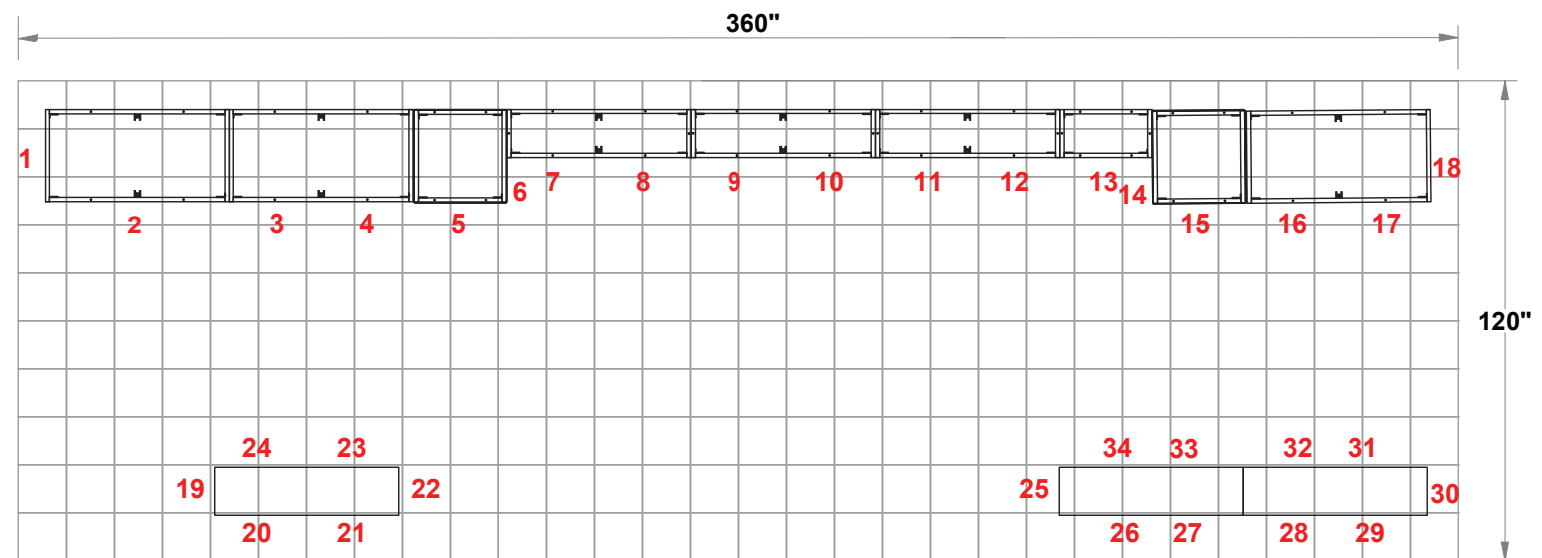

PRELIMINARY GRAPHIC LAYOUT

3401 Mary Taylor Road
Birmingham, Alabama 35235
(205) 439-8200

KIT-MQ-WK09

10' x 30' MultiQuad®

PARTS LIST:		
QTY	SIZE	NAME
12	23 X 23	STANDARD QUAD
4	12.125 X 23	SIDE QUAD
4	23 X 46	HINGED DOUBLE VERTICAL
1	46 X 92	BACKLIT GRAPHIC
30	23 X 46	DOUBLE QUAD