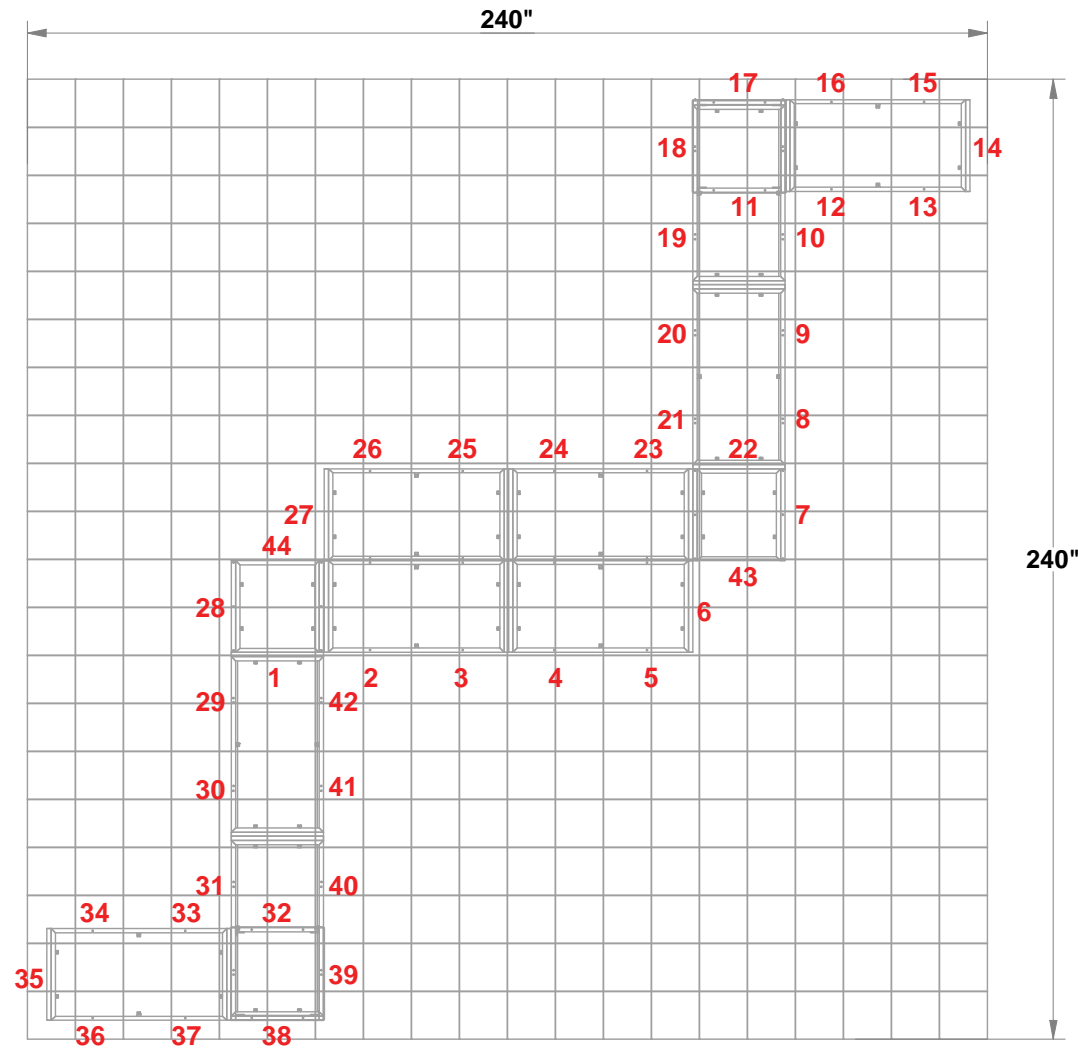

# PRELIMINARY GRAPHIC LAYOUT

**MultiQuad®**  
The Last Exhibit You'll Ever Buy

3401 Mary Taylor Road  
Birmingham, Alabama 35235  
(205) 439-8200

**KIT-MQ-WK07**

20 x 20 MultiQuad®