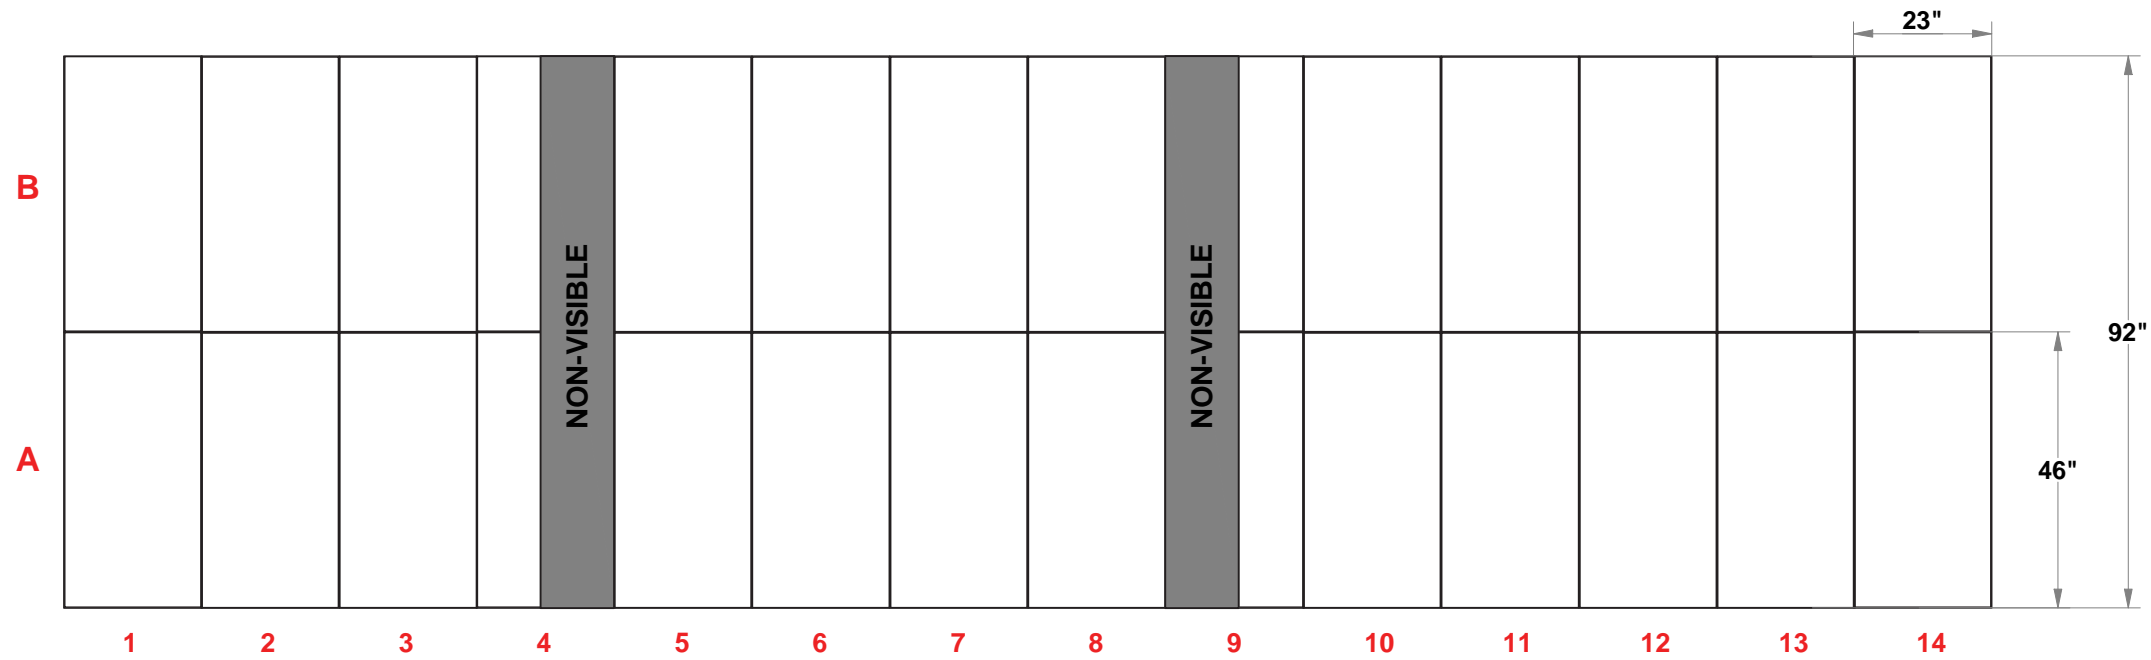

PRELIMINARY GRAPHIC LAYOUT

MultiQuad®
The Last Exhibit You'll Ever Buy

3401 Mary Taylor Road
Birmingham, Alabama 35235
(205) 439-8200

KIT-MQ-WK06

TOP VIEW

PARTS LIST:		
QTY	SIZE	NAME
28	23 X 46	DOUBLE QUAD
8	23 X 37.5	CUSTOM QUAD

10x20 MultiQuad®