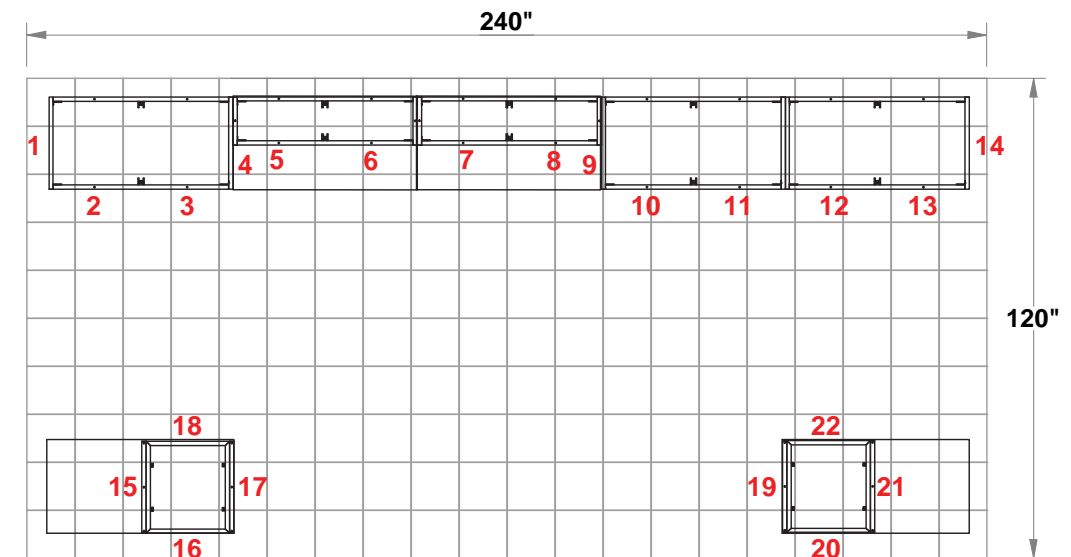

PRELIMINARY GRAPHIC LAYOUT

MultiQuad®
The Last Exhibit You'll Ever Buy

3401 Mary Taylor Road
Birmingham, Alabama 35235
(205) 439-8200

KIT-MQ-WK06

TOP VIEW

PARTS LIST:		
QTY	SIZE	NAME
28	23 X 46	DOUBLE QUAD
8	23 X 37.5	CUSTOM QUAD

10x20 MultiQuad®