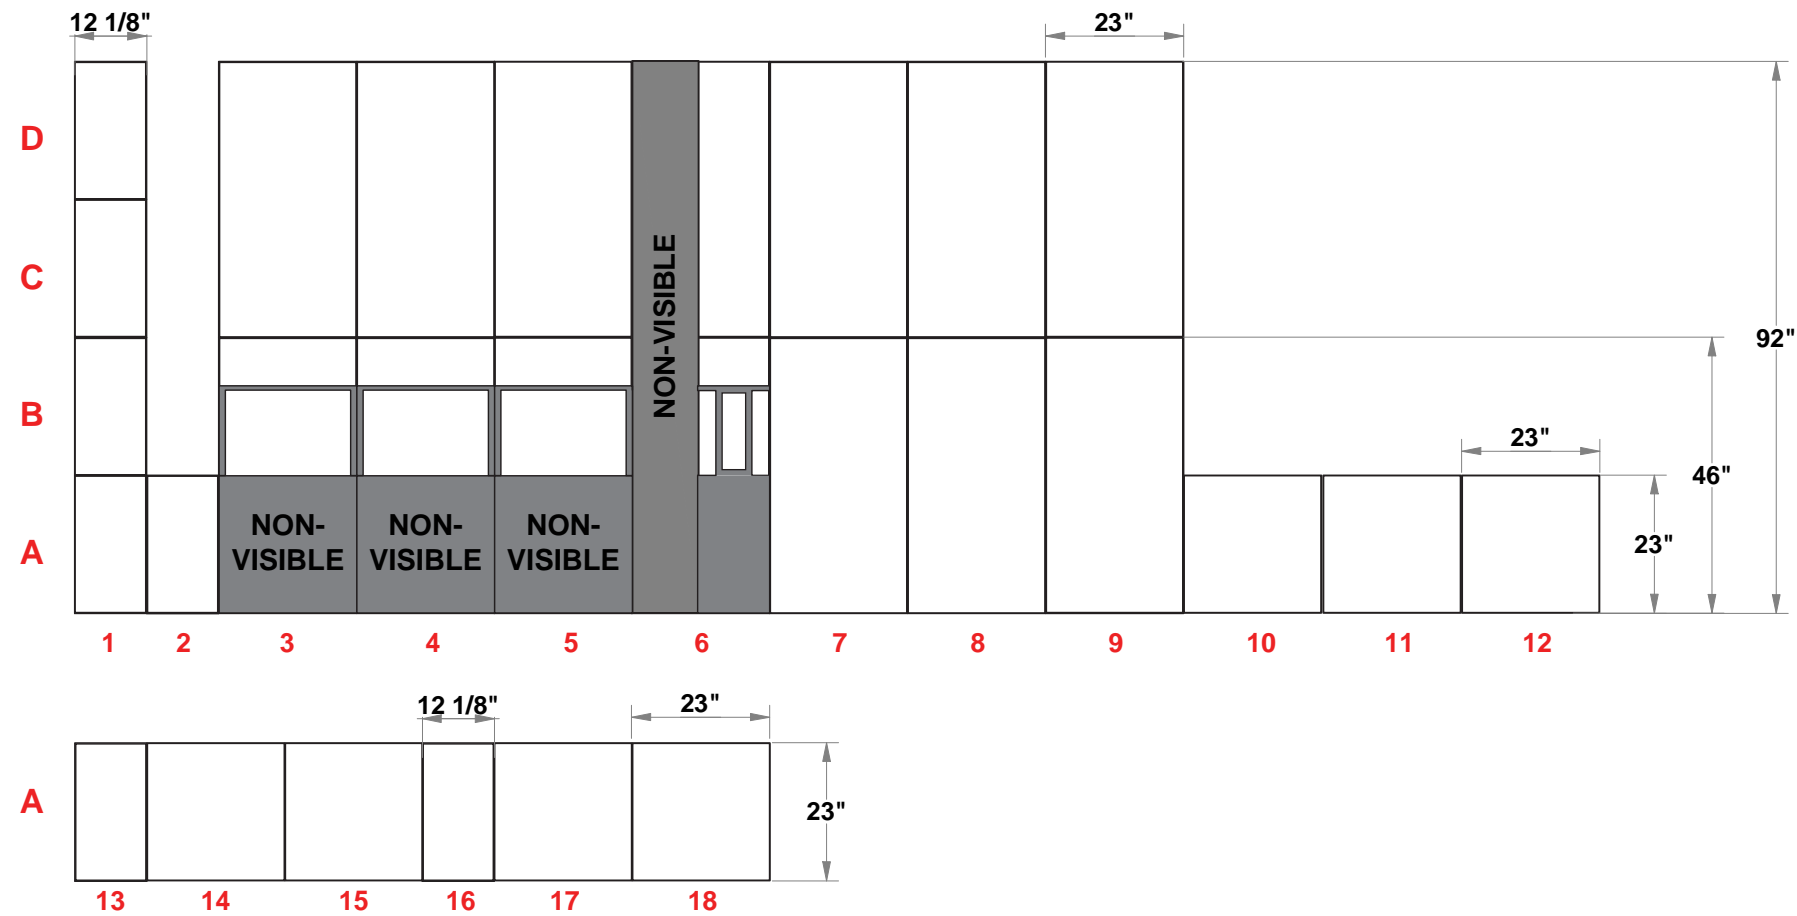

# PRELIMINARY GRAPHIC LAYOUT

**MultiQuad®**  
The Last Exhibit You'll Ever Buy

3401 Mary Taylor Road  
Birmingham, Alabama 35235  
(205) 439-8200

**KIT-MQ-WK04**

**FLATTENED ELEVATED VIEW**

PARTS LIST:		
QTY	SIZE	NAME
7	23 X 23	STANDARD QUAD
7	12.125 X 23	SIDE QUAD
14	23 X 46	DOUBLE QUAD

**10x10 MultiQuad®**