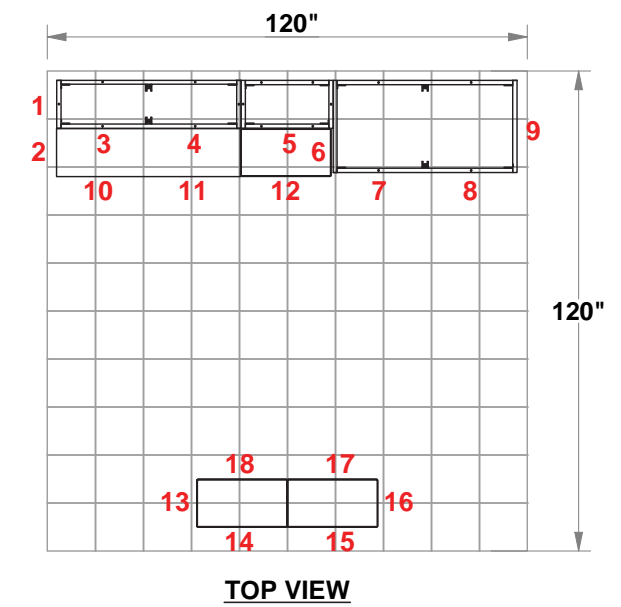

# PRELIMINARY GRAPHIC LAYOUT

**MultiQuad®**  
The Last Exhibit You'll Ever Buy

3401 Mary Taylor Road  
Birmingham, Alabama 35235  
(205) 439-8200

**KIT-MQ-WK04**

**FLATTENED ELEVATED VIEW**

PARTS LIST:		
QTY	SIZE	NAME
7	23 X 23	STANDARD QUAD
7	12.125 X 23	SIDE QUAD
14	23 X 46	DOUBLE QUAD

**10x10 MultiQuad®**