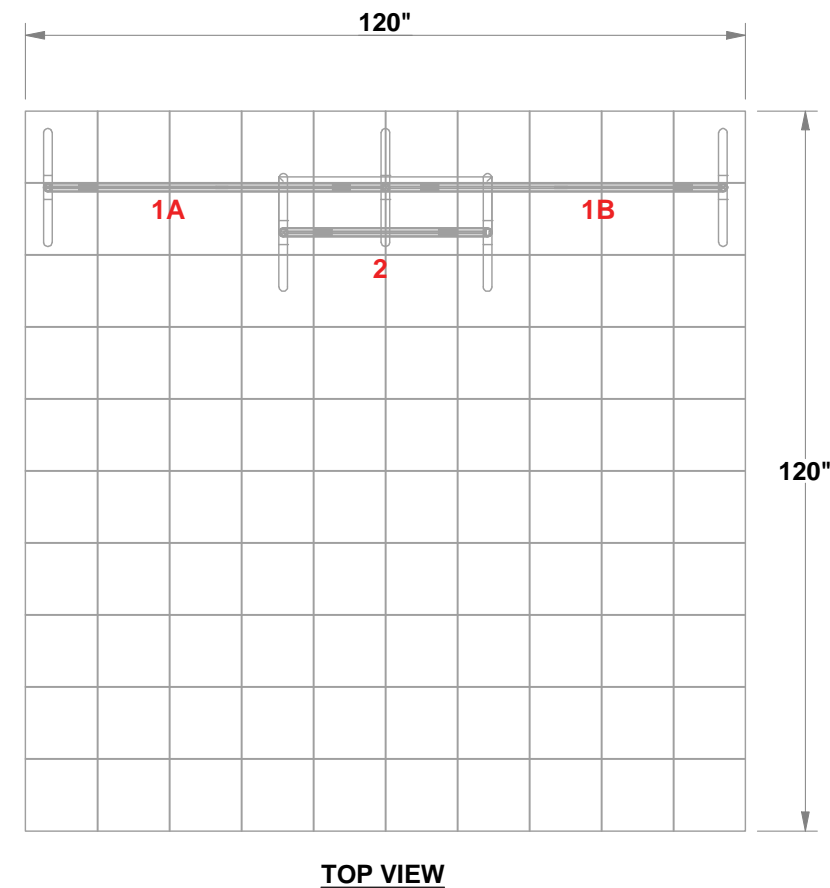

PRELIMINARY GRAPHIC LAYOUT

MURAL FLATTENED ELEVATED VIEW

PARTS LIST:		
QTY	SIZE	NAME
1	89 X 111	8 X 10 SILHOUETTE
1	102.3125 X 36.1875	8 X 3 TV SILHOUETTE

8 x 10 FLATTENED ELEVATED VIEW

8 x 3 FLATTENED ELEVATED VIEW

TOP VIEW

3401 Mary Taylor Road
Birmingham, Alabama 35235
(205) 439-8200

Job #: MQ-WK02

Date: 8.19.2020

Drawn By: CASS

Project Title

KIT-MQ-WK02
10x10 SILHOUETTE®

Sheet Title

**PRELIMINARY
GRAPHICS LAYOUT**