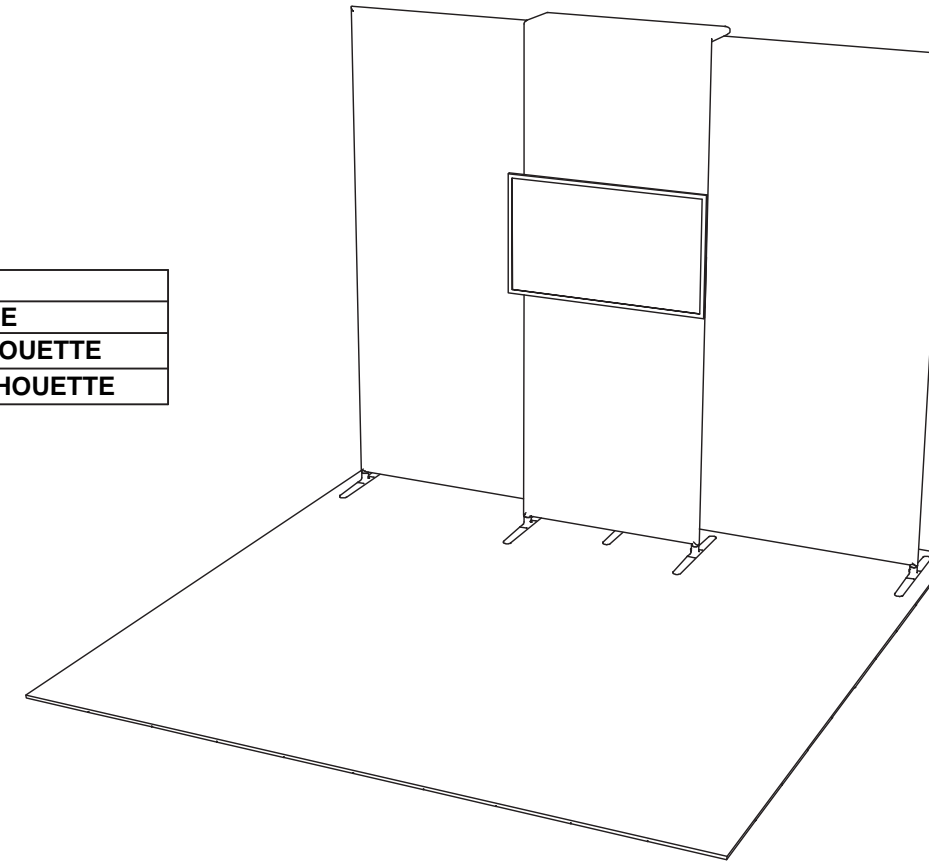

PRELIMINARY GRAPHIC LAYOUT

MURAL FLATTENED ELEVATED VIEW

PARTS LIST:		
QTY	SIZE	NAME
1	89 X 111	8 X 10 SILHOUETTE
1	102.3125 X 36.1875	8 X 3 TV SILHOUETTE

8 x 10 FLATTENED ELEVATED VIEW

8 x 3 FLATTENED ELEVATED VIEW

TOP VIEW

3401 Mary Taylor Road
Birmingham, Alabama 35235
(205) 439-8200

Job #: MQ-WK02

Date: 8.19.2020

Drawn By: CASS

Project Title

KIT-MQ-WK02
10x10 SILHOUETTE®

Sheet Title

**PRELIMINARY
GRAPHICS LAYOUT**