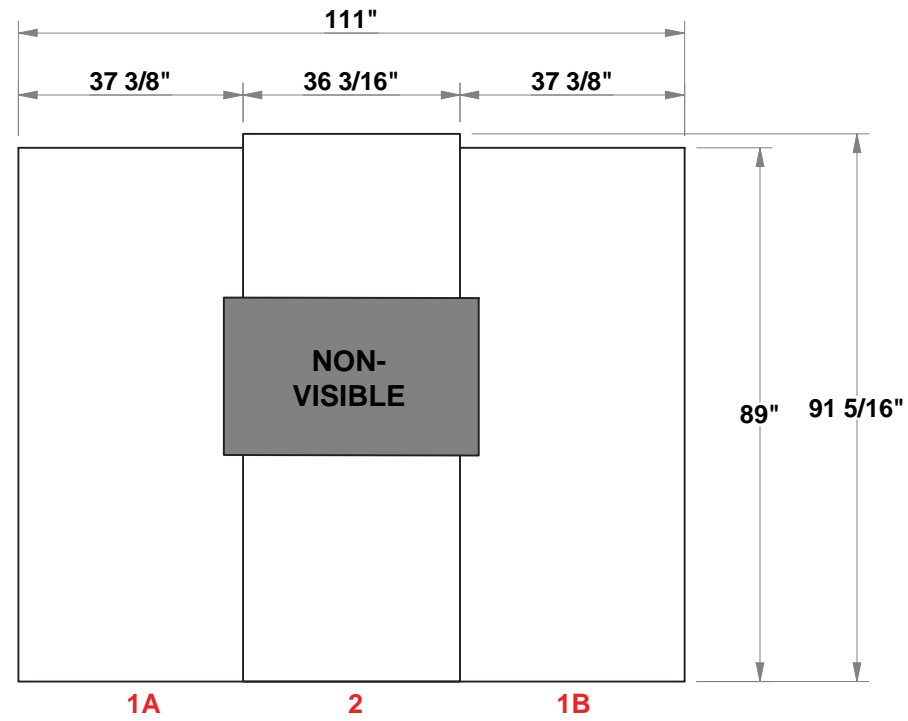

PRELIMINARY GRAPHIC LAYOUT

MURAL FLATTENED ELEVATED VIEW

PARTS LIST:		
QTY	SIZE	NAME
1	89 X 111	8 X 10 SILHOUETTE
1	102.3125 X 36.1875	8 X 3 TV SILHOUETTE

8 x 10 FLATTENED ELEVATED VIEW

8 x 3 FLATTENED ELEVATED VIEW

TOP VIEW

3401 Mary Taylor Road
Birmingham, Alabama 35235
(205) 439-8200

Job #: MQ-WK02

Date: 8.19.2020

Drawn By: CASS

Project Title

KIT-MQ-WK02
10x10 SILHOUETTE®

Sheet Title

**PRELIMINARY
GRAPHICS LAYOUT**