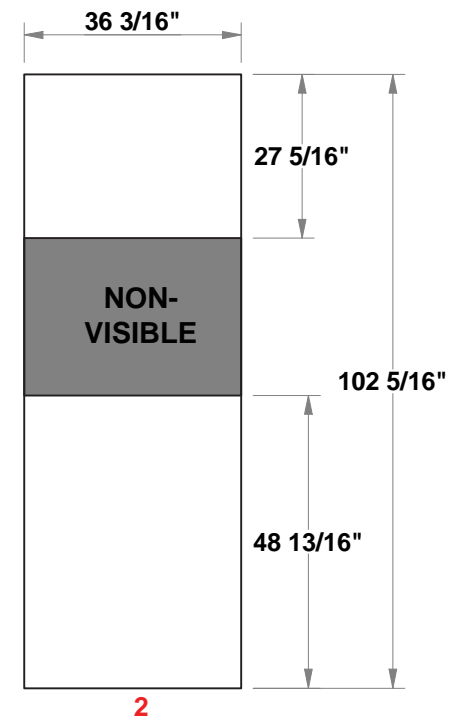

PRELIMINARY GRAPHIC LAYOUT

MURAL FLATTENED ELEVATED VIEW

PARTS LIST:		
QTY	SIZE	NAME
1	89 X 111	8 X 10 SILHOUETTE
1	102.3125 X 36.1875	8 X 3 TV SILHOUETTE

8 x 10 FLATTENED ELEVATED VIEW

8 x 3 FLATTENED ELEVATED VIEW

TOP VIEW

3401 Mary Taylor Road
Birmingham, Alabama 35235
(205) 439-8200

Job #: MQ-WK02

Date: 8.19.2020

Drawn By: CASS

Project Title

KIT-MQ-WK02
10x10 SILHOUETTE®

Sheet Title

**PRELIMINARY
GRAPHICS LAYOUT**