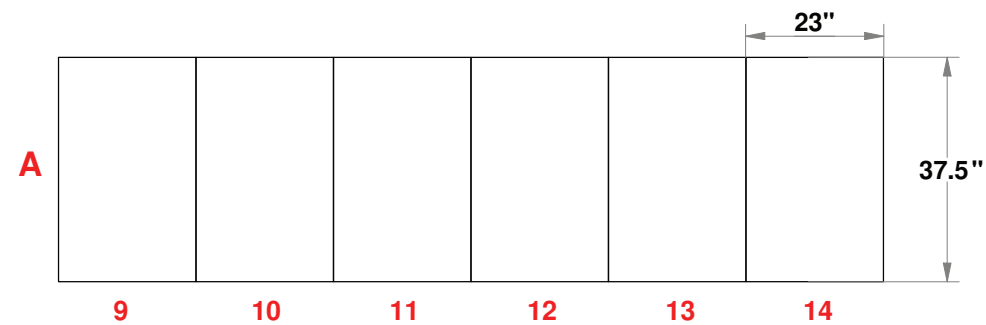

# PRELIMINARY GRAPHIC LAYOUT

3401 Mary Taylor Road  
Birmingham, Alabama 35235  
(205) 439-8200

**KIT-MQ-WK01**

**10x10 MultiQuad®**

FLATTENED ELEVATED VIEW

PARTS LIST:		
QTY	SIZE	NAME
12	23 X 46	DOUBLE QUAD
2	12.125 X 46	DOUBLE SIDE QUAD
2	23 X 46	HINGED DOUBLE VERTICAL
6	23 X 37.5	CUSTOM QUAD