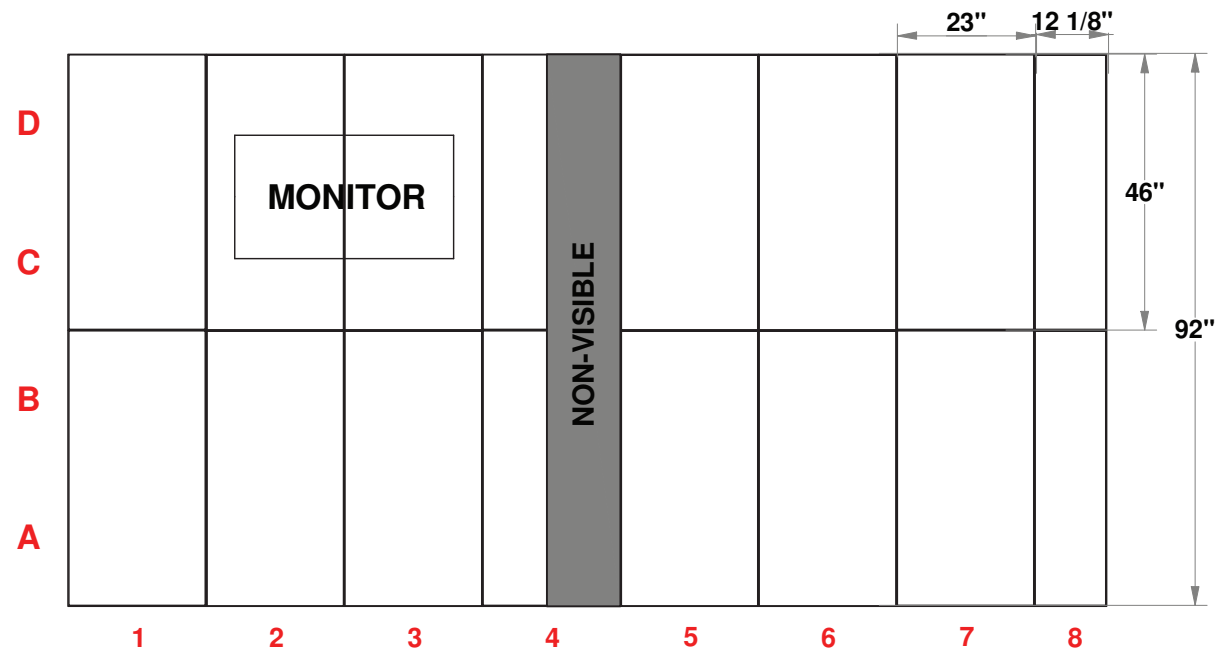

# PRELIMINARY GRAPHIC LAYOUT

3401 Mary Taylor Road  
Birmingham, Alabama 35235  
(205) 439-8200

**KIT-MQ-WK01**

**10x10 MultiQuad®**

FLATTENED ELEVATED VIEW

PARTS LIST:		
QTY	SIZE	NAME
12	23 X 46	DOUBLE QUAD
2	12.125 X 46	DOUBLE SIDE QUAD
2	23 X 46	HINGED DOUBLE VERTICAL
6	23 X 37.5	CUSTOM QUAD