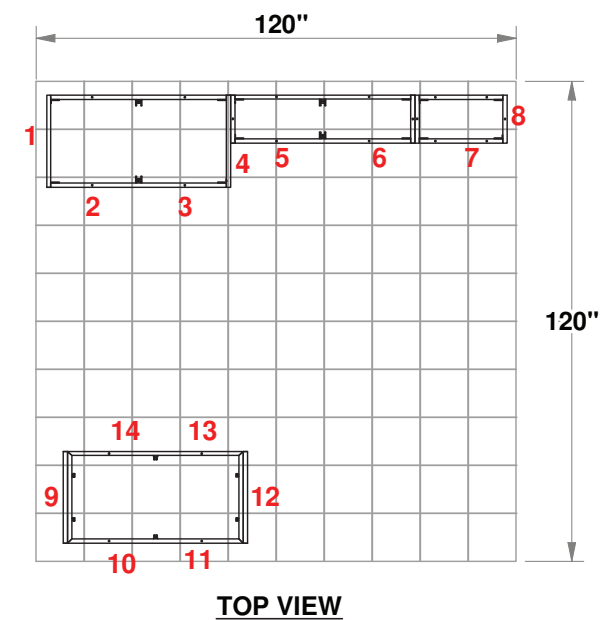

# PRELIMINARY GRAPHIC LAYOUT

3401 Mary Taylor Road  
Birmingham, Alabama 35235  
(205) 439-8200

**KIT-MQ-WK01**

**10x10 MultiQuad®**

FLATTENED ELEVATED VIEW

PARTS LIST:		
QTY	SIZE	NAME
12	23 X 46	DOUBLE QUAD
2	12.125 X 46	DOUBLE SIDE QUAD
2	23 X 46	HINGED DOUBLE VERTICAL
6	23 X 37.5	CUSTOM QUAD