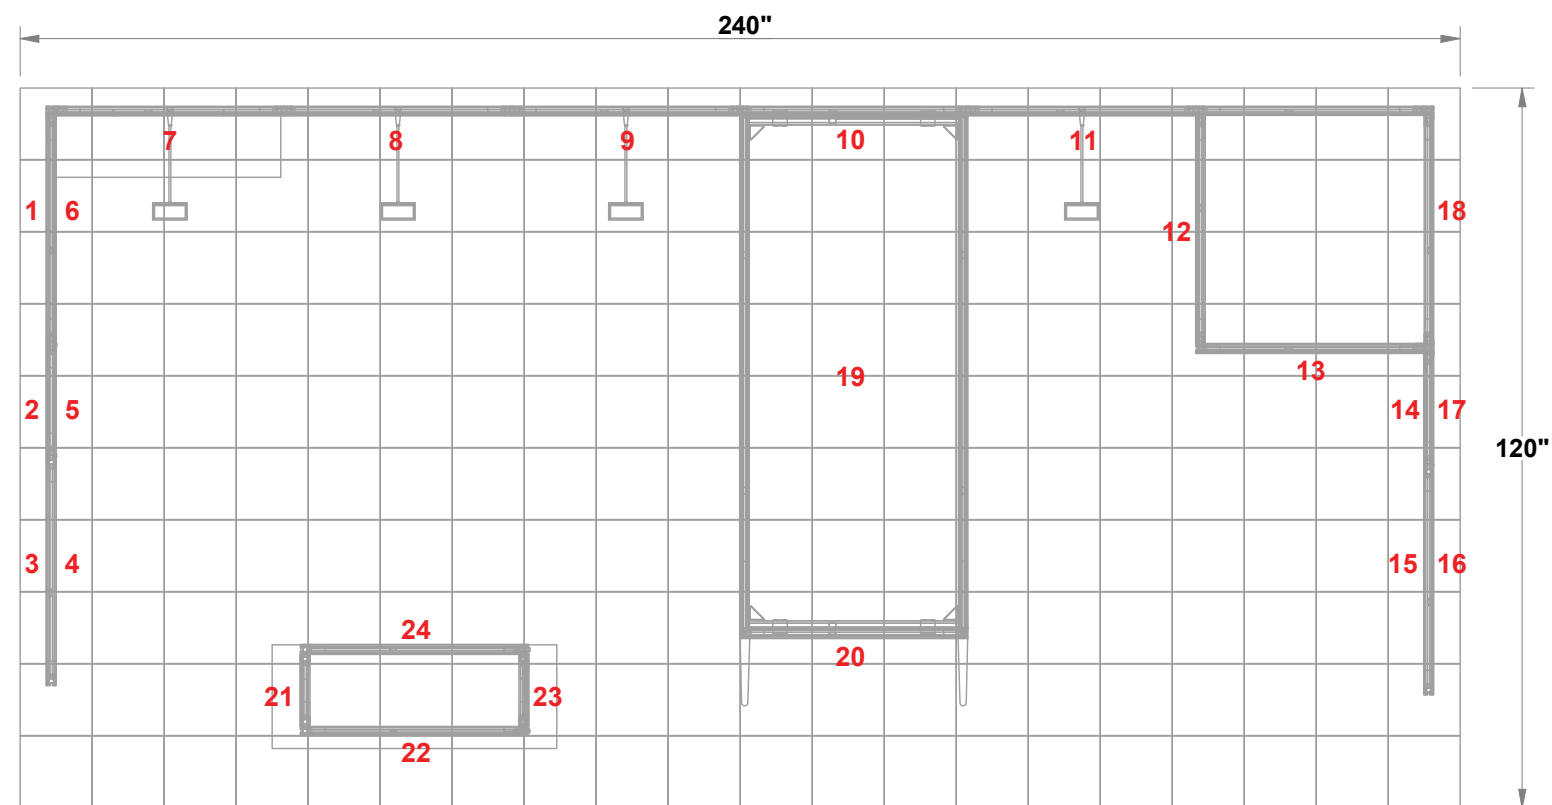

PRELIMINARY GRAPHIC LAYOUT

3401 Mary Taylor Road
Birmingham, Alabama 35235
(205) 439-8200

KIT-HL-WK58

10 X 20 H-Line

FLATTENED ELEVATED VIEW

PARTS LIST:		
QTY	SIZE	NAME
11	38 X 93	TYPICAL GRAPHIC
4	19 X 93	HALF-WIDTH GRAPHIC
4	38 X 46.5	HALF-HEIGHT GRAPHIC
2	38 X 37.875	FRONT COUNTER GRAPHIC
2	12 X 37.875	SIDE COUNTER GRAPHIC
1	38 X 85.375	CANOPY GRAPHIC

TOP VIEW