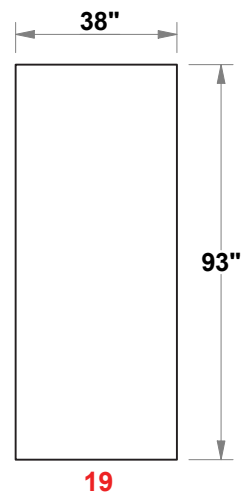

PRELIMINARY GRAPHIC LAYOUT

3401 Mary Taylor Road
Birmingham, Alabama 35235
(205) 439-8200

KIT-HL-WK58

10 X 20 H-Line

FLATTENED ELEVATED VIEW

PARTS LIST:		
QTY	SIZE	NAME
11	38 X 93	TYPICAL GRAPHIC
4	19 X 93	HALF-WIDTH GRAPHIC
4	38 X 46.5	HALF-HEIGHT GRAPHIC
2	38 X 37.875	FRONT COUNTER GRAPHIC
2	12 X 37.875	SIDE COUNTER GRAPHIC
1	38 X 85.375	CANOPY GRAPHIC

TOP VIEW