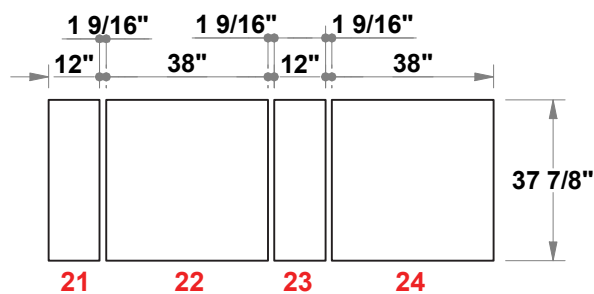

PRELIMINARY GRAPHIC LAYOUT

3401 Mary Taylor Road
Birmingham, Alabama 35235
(205) 439-8200

KIT-HL-WK58

10 X 20 H-Line

FLATTENED ELEVATED VIEW

PARTS LIST:		
QTY	SIZE	NAME
11	38 X 93	TYPICAL GRAPHIC
4	19 X 93	HALF-WIDTH GRAPHIC
4	38 X 46.5	HALF-HEIGHT GRAPHIC
2	38 X 37.875	FRONT COUNTER GRAPHIC
2	12 X 37.875	SIDE COUNTER GRAPHIC
1	38 X 85.375	CANOPY GRAPHIC

TOP VIEW