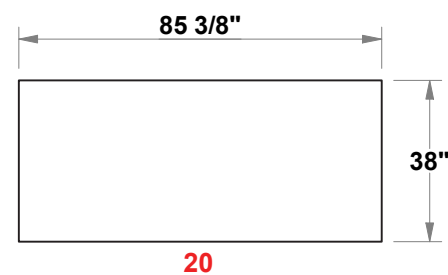

PRELIMINARY GRAPHIC LAYOUT

3401 Mary Taylor Road
Birmingham, Alabama 35235
(205) 439-8200

KIT-HL-WK58

10 X 20 H-Line

FLATTENED ELEVATED VIEW

PARTS LIST:		
QTY	SIZE	NAME
11	38 X 93	TYPICAL GRAPHIC
4	19 X 93	HALF-WIDTH GRAPHIC
4	38 X 46.5	HALF-HEIGHT GRAPHIC
2	38 X 37.875	FRONT COUNTER GRAPHIC
2	12 X 37.875	SIDE COUNTER GRAPHIC
1	38 X 85.375	CANOPY GRAPHIC

TOP VIEW