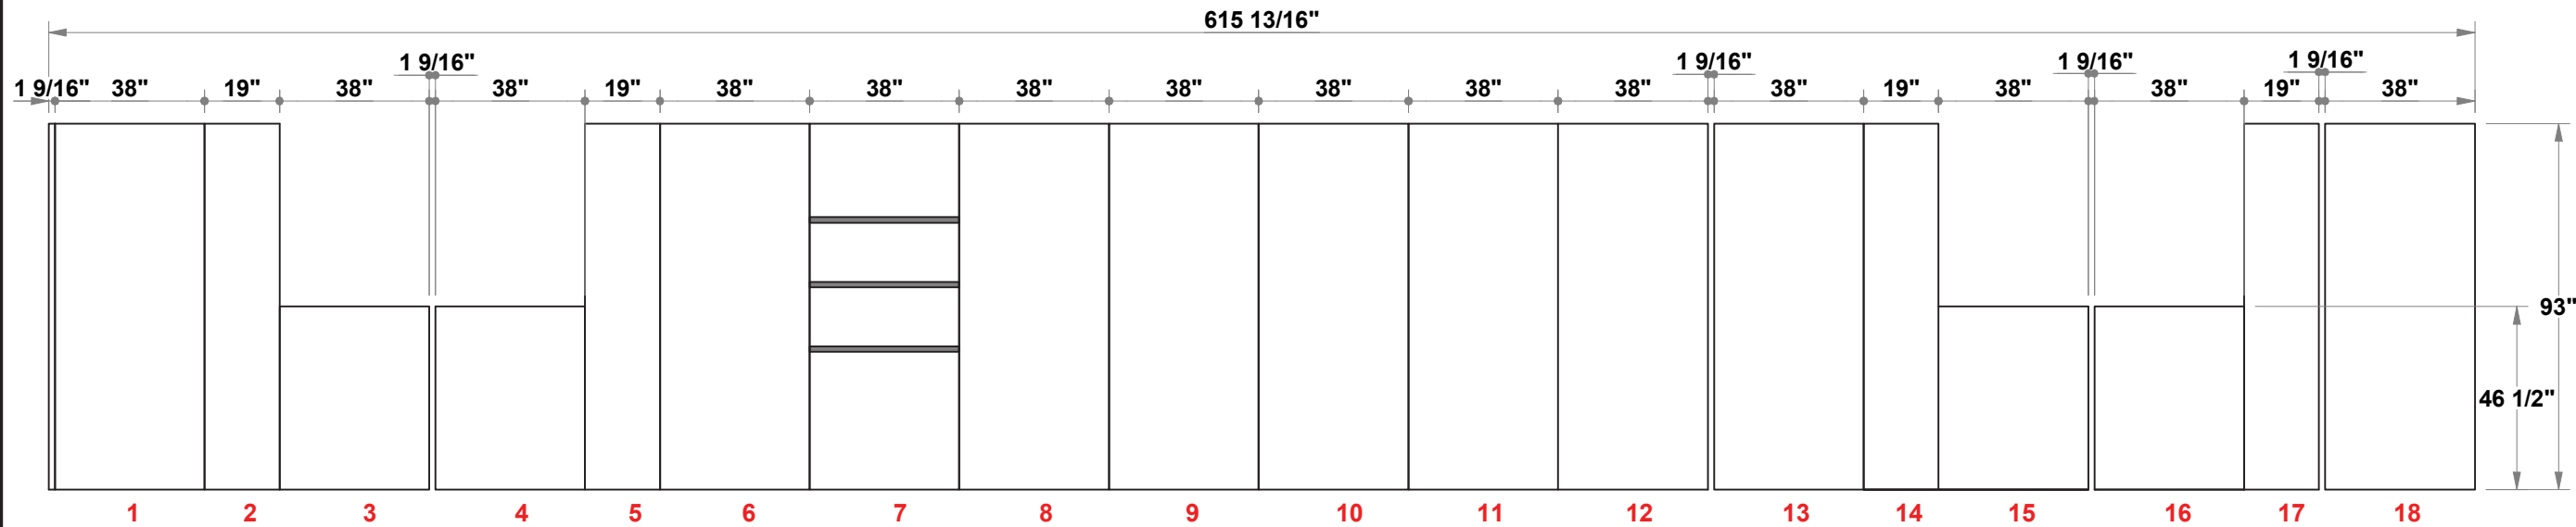

PRELIMINARY GRAPHIC LAYOUT

3401 Mary Taylor Road
Birmingham, Alabama 35235
(205) 439-8200

KIT-HL-WK58

10 X 20 H-Line

FLATTENED ELEVATED VIEW

PARTS LIST:		
QTY	SIZE	NAME
11	38 X 93	TYPICAL GRAPHIC
4	19 X 93	HALF-WIDTH GRAPHIC
4	38 X 46.5	HALF-HEIGHT GRAPHIC
2	38 X 37.875	FRONT COUNTER GRAPHIC
2	12 X 37.875	SIDE COUNTER GRAPHIC
1	38 X 85.375	CANOPY GRAPHIC

TOP VIEW