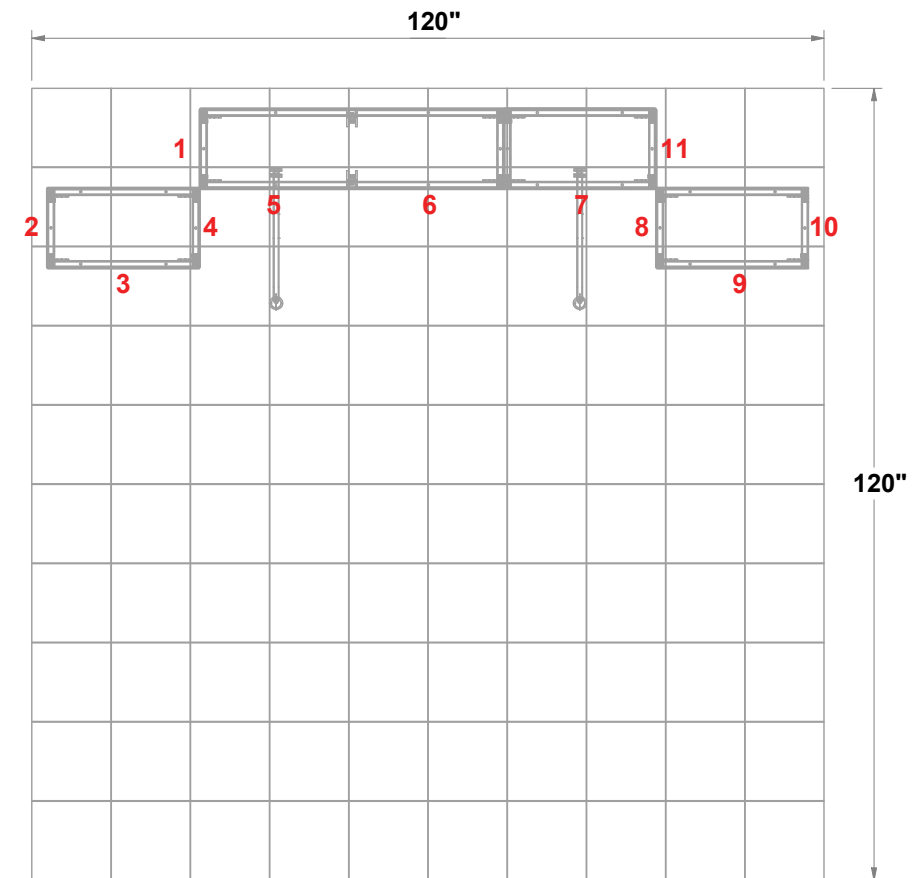

PRELIMINARY GRAPHIC LAYOUT

FLATTENED ELEVATED VIEW

TOP VIEW

PARTS LIST:		
QTY	SIZE	NAME
10	23 X 46	DOUBLE QUAD
12	12.125 X 46	SIDE DOUBLE QUAD

MultiQuad®
The Last Exhibit You'll Ever Buy

3401 Mary Taylor Road
Birmingham, Alabama 35235
(205) 439-8200

KIT-MQ-WK57

10x10 MultiQuad®