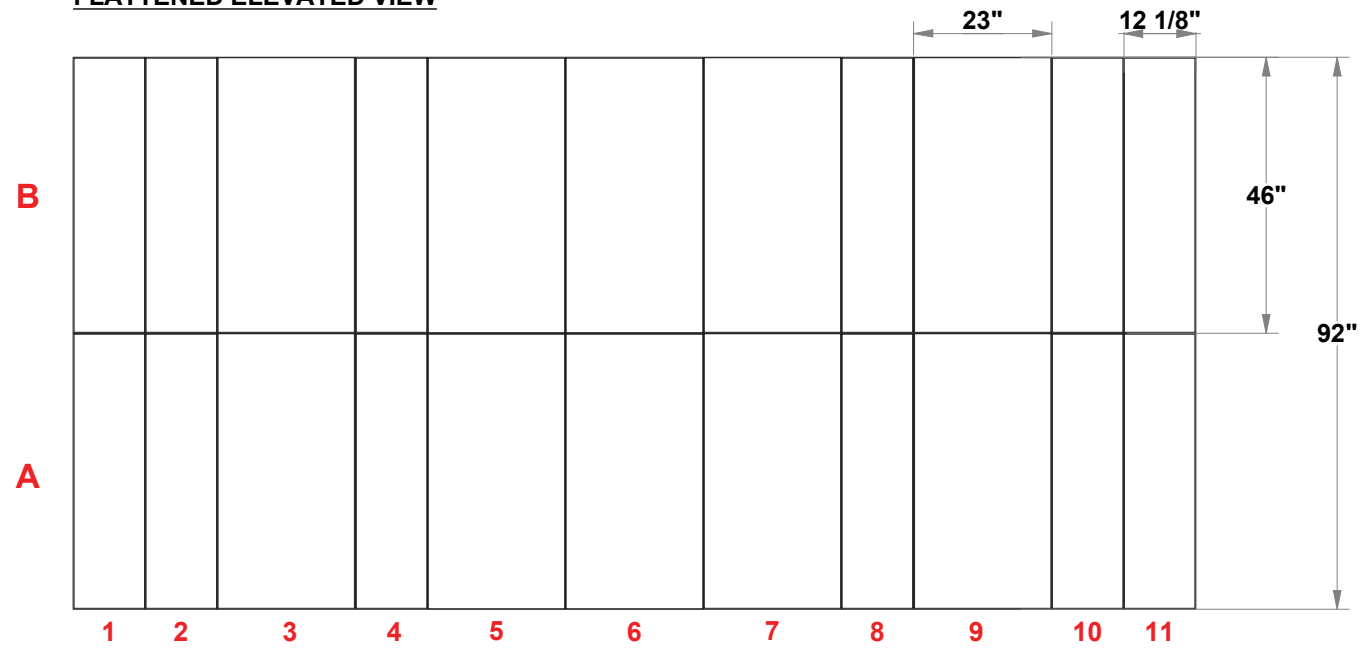

PRELIMINARY GRAPHIC LAYOUT

FLATTENED ELEVATED VIEW

TOP VIEW

PARTS LIST:		
QTY	SIZE	NAME
10	23 X 46	DOUBLE QUAD
12	12.125 X 46	SIDE DOUBLE QUAD

MultiQuad®
The Last Exhibit You'll Ever Buy

3401 Mary Taylor Road
Birmingham, Alabama 35235
(205) 439-8200

KIT-MQ-WK57

10x10 MultiQuad®