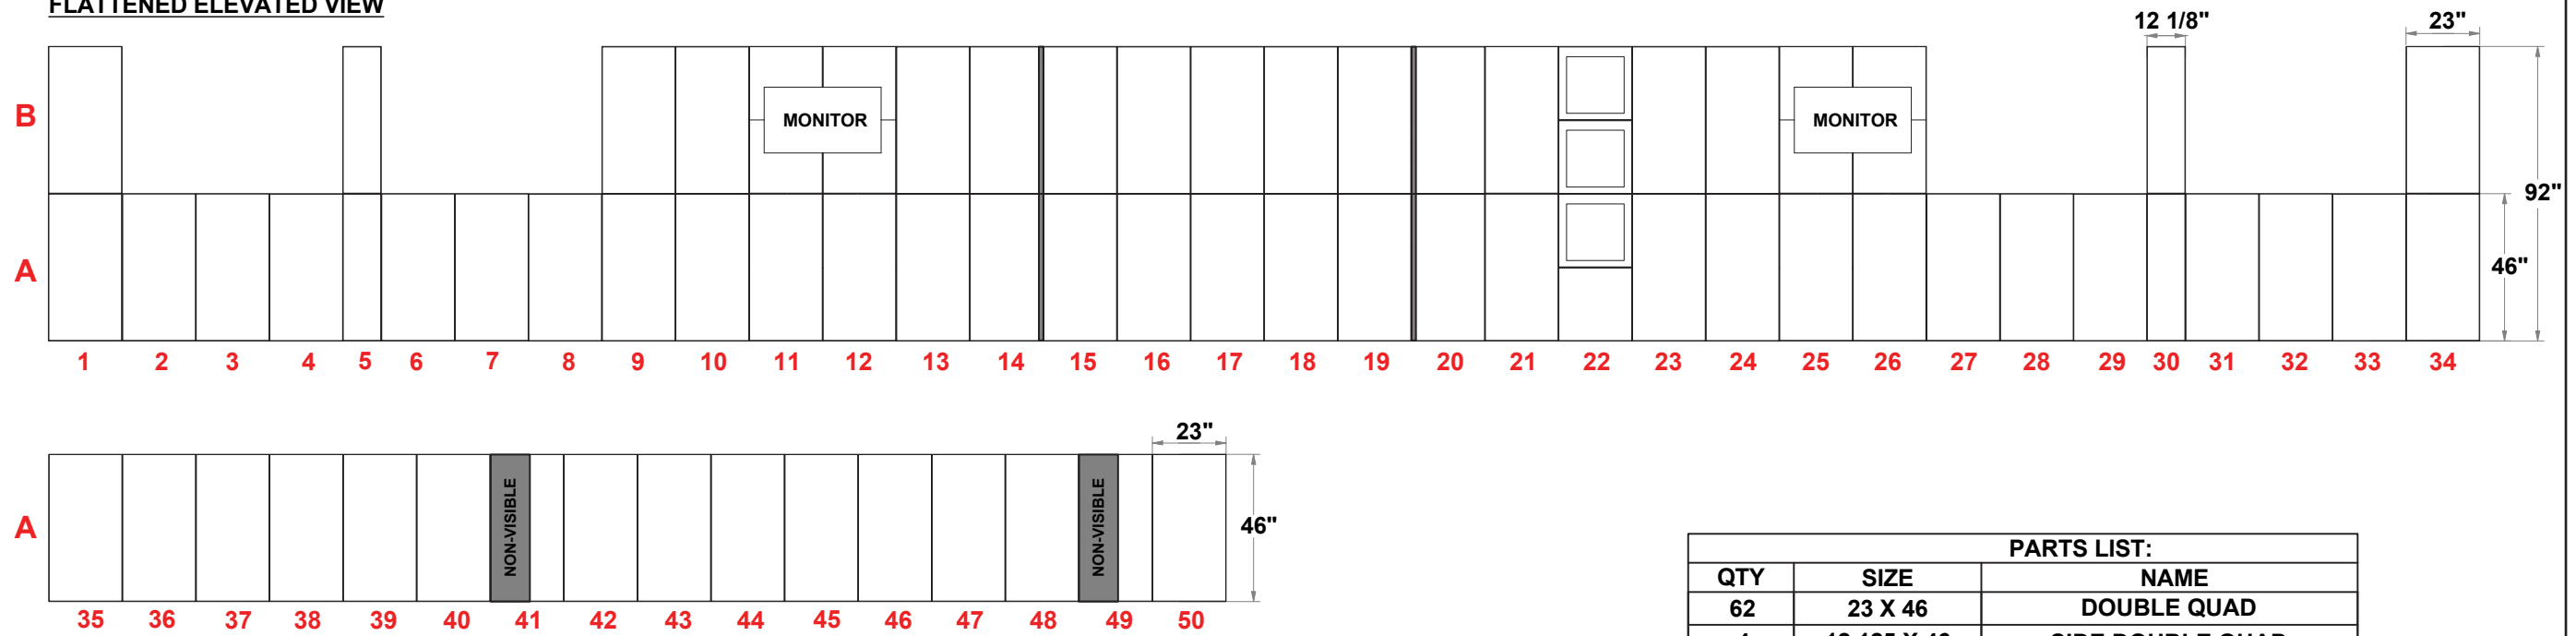

PRELIMINARY GRAPHIC LAYOUT

FLATTENED ELEVATED VIEW

PARTS LIST:		
QTY	SIZE	NAME
62	23 X 46	DOUBLE QUAD
4	12.125 X 46	SIDE DOUBLE QUAD
1	23 X 23	STANDARD QUAD
3	23 X 23	SHOWCASE QUAD
4	23 X 46	HINGED DOUBLE VERTICAL

TOP VIEW

MultiQuad®
The Last Exhibit You'll Ever Buy

3401 Mary Taylor Road
Birmingham, Alabama 35235
(205) 439-8200

KIT-MQ-WK47

10x30 MultiQuad®