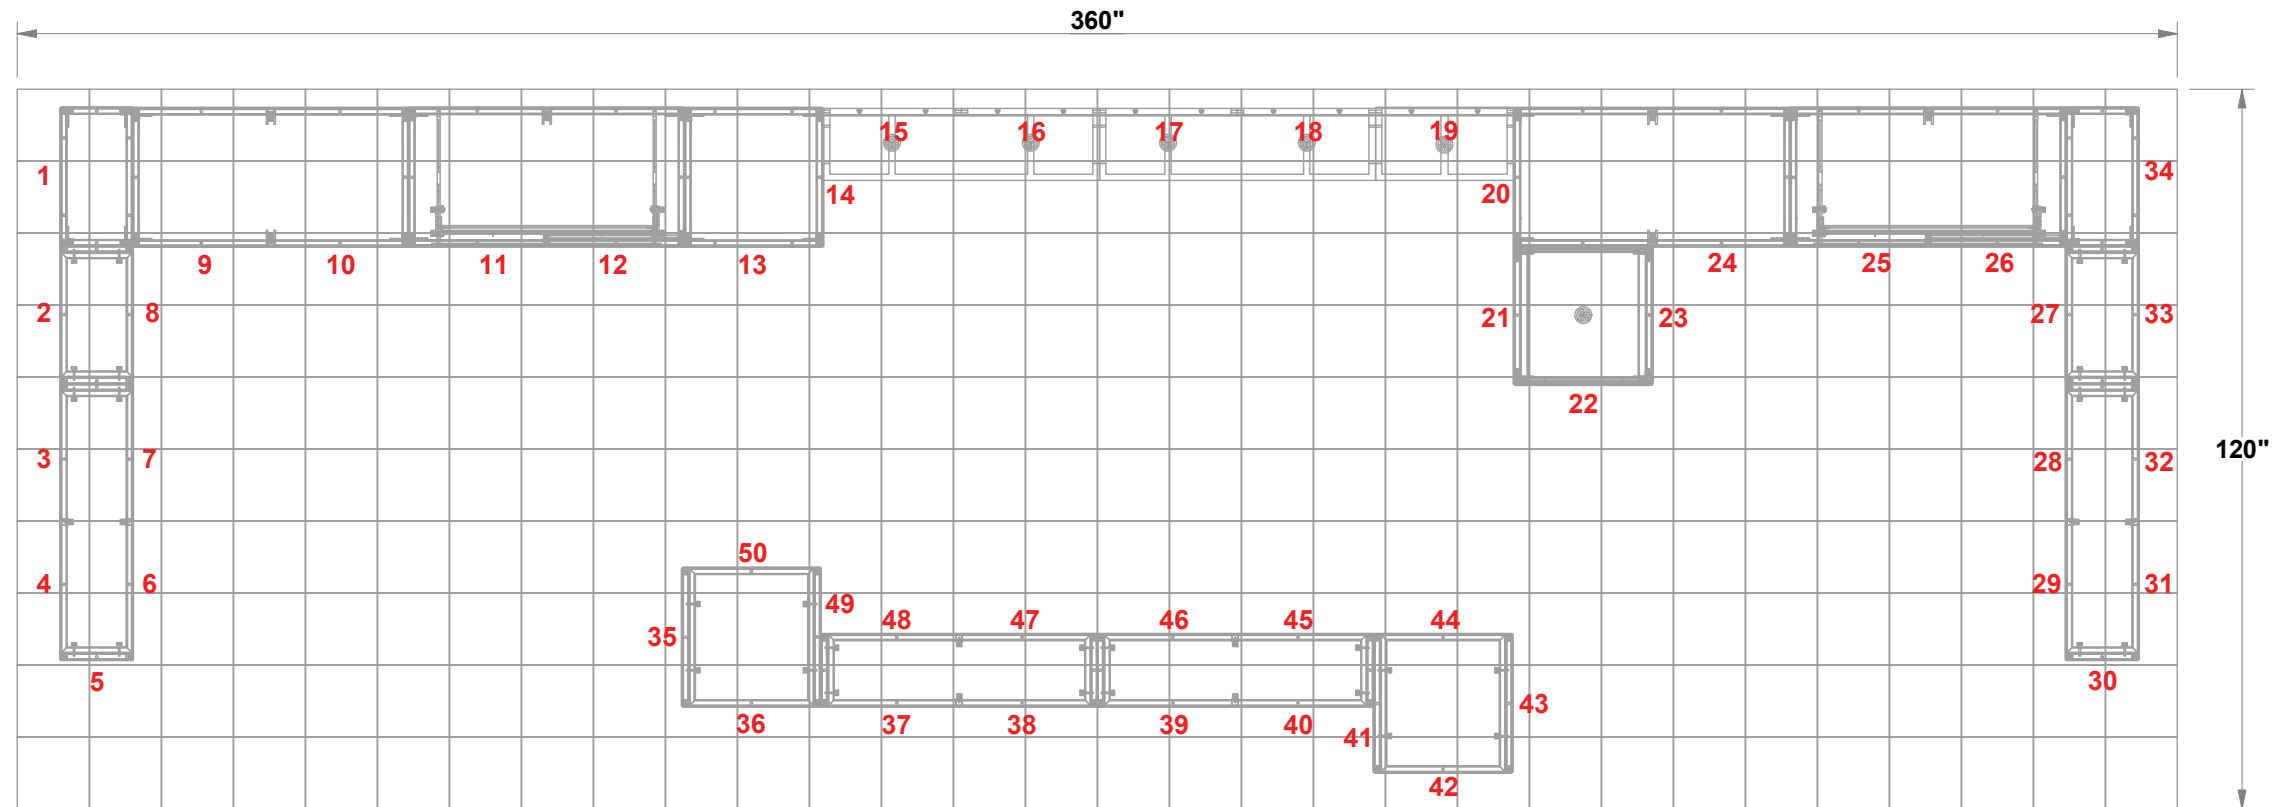

PRELIMINARY GRAPHIC LAYOUT

FLATTENED ELEVATED VIEW

PARTS LIST:		
QTY	SIZE	NAME
62	23 X 46	DOUBLE QUAD
4	12.125 X 46	SIDE DOUBLE QUAD
1	23 X 23	STANDARD QUAD
3	23 X 23	SHOWCASE QUAD
4	23 X 46	HINGED DOUBLE VERTICAL

TOP VIEW

MultiQuad®
The Last Exhibit You'll Ever Buy

3401 Mary Taylor Road
Birmingham, Alabama 35235
(205) 439-8200

KIT-MQ-WK47

10x30 MultiQuad®