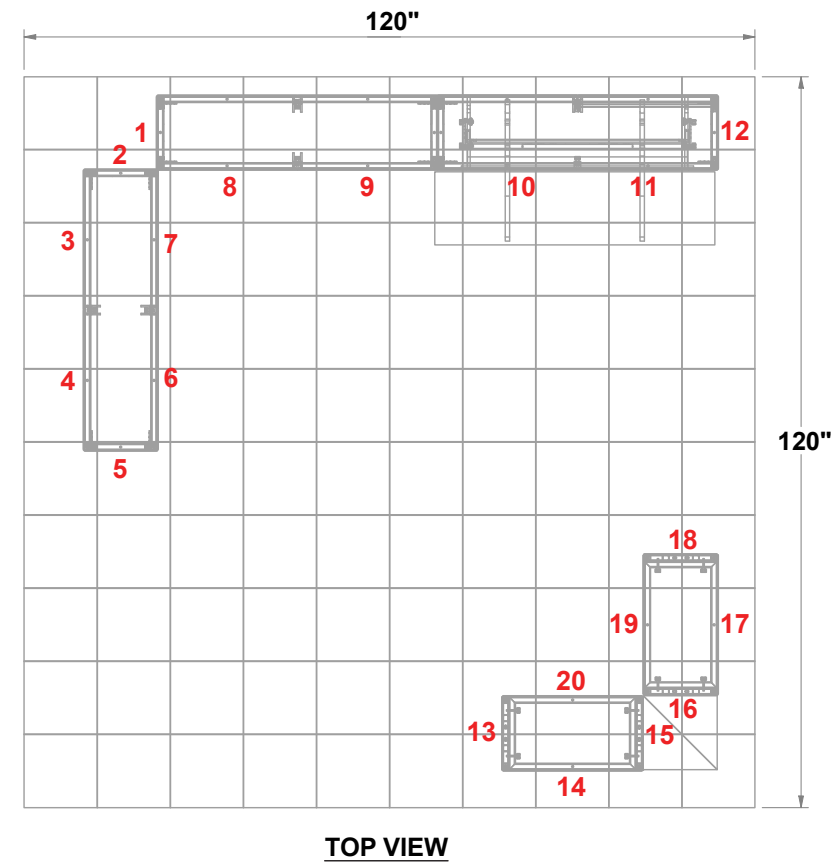

PRELIMINARY GRAPHIC LAYOUT

FLATTENED ELEVATED VIEW

PARTS LIST:		
QTY	SIZE	NAME
14	23 X 46	DOUBLE QUAD
8	12.125 X 46	SIDE DOUBLE QUAD
4	23 X 23	STANDARD QUAD
4	12.125 X 23	SIDE QUAD
2	23 X 46	HINGED DOUBLE VERTICAL

MultiQuad®
The Last Exhibit You'll Ever Buy

3401 Mary Taylor Road
Birmingham, Alabama 35235
(205) 439-8200

KIT-MQ-WK45

10x10 MultiQuad®