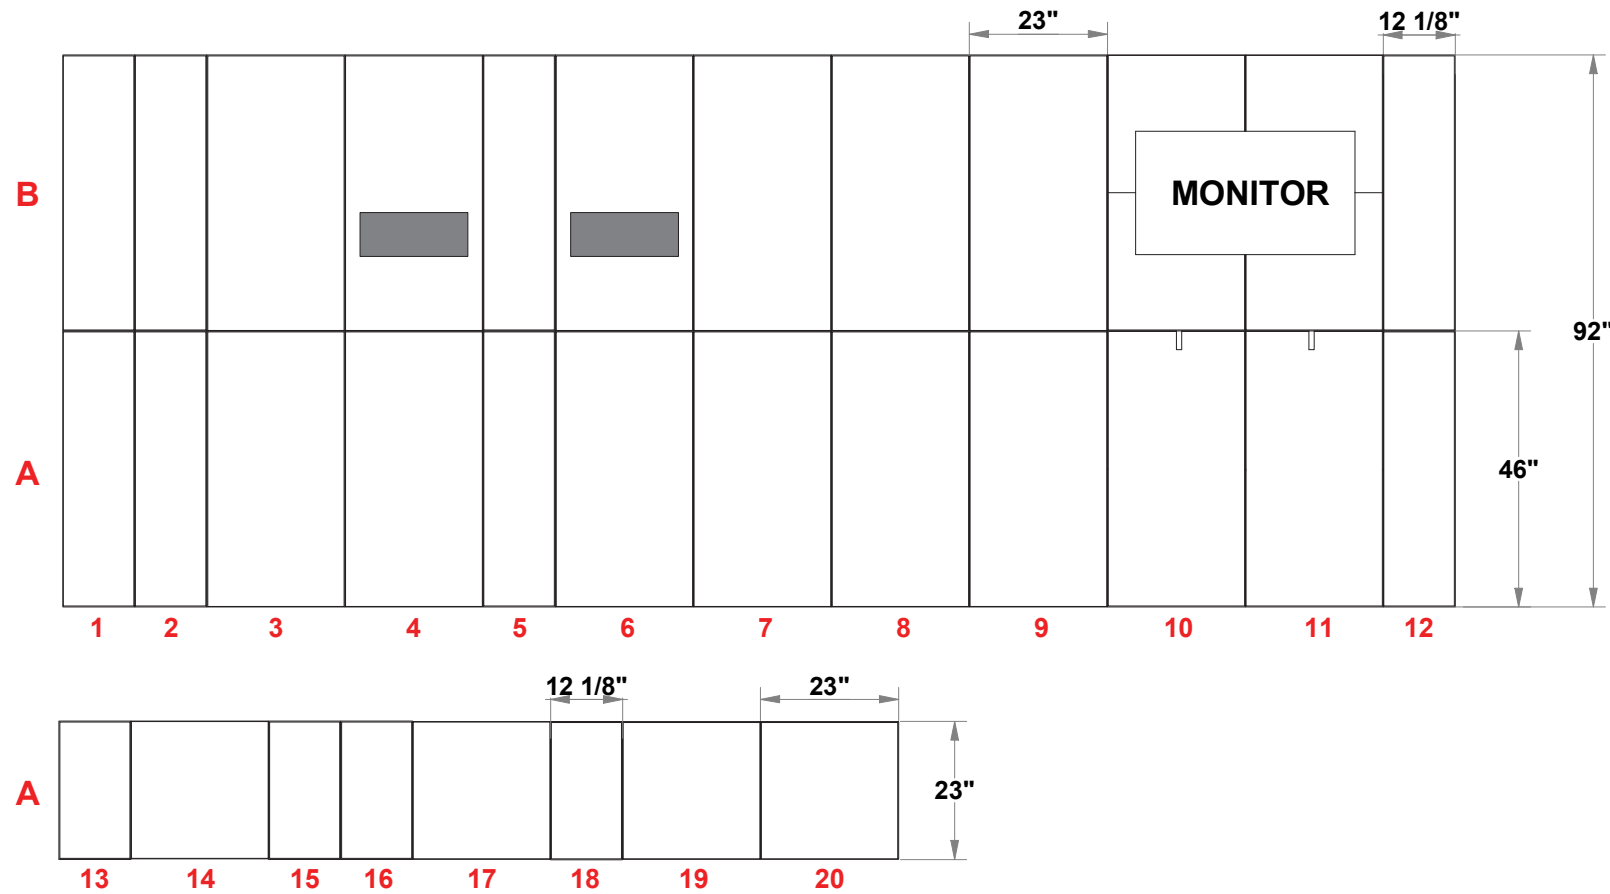

PRELIMINARY GRAPHIC LAYOUT

FLATTENED ELEVATED VIEW

PARTS LIST:		
QTY	SIZE	NAME
14	23 X 46	DOUBLE QUAD
8	12.125 X 46	SIDE DOUBLE QUAD
4	23 X 23	STANDARD QUAD
4	12.125 X 23	SIDE QUAD
2	23 X 46	HINGED DOUBLE VERTICAL

MultiQuad®
The Last Exhibit You'll Ever Buy

3401 Mary Taylor Road
Birmingham, Alabama 35235
(205) 439-8200

KIT-MQ-WK45

10x10 MultiQuad®