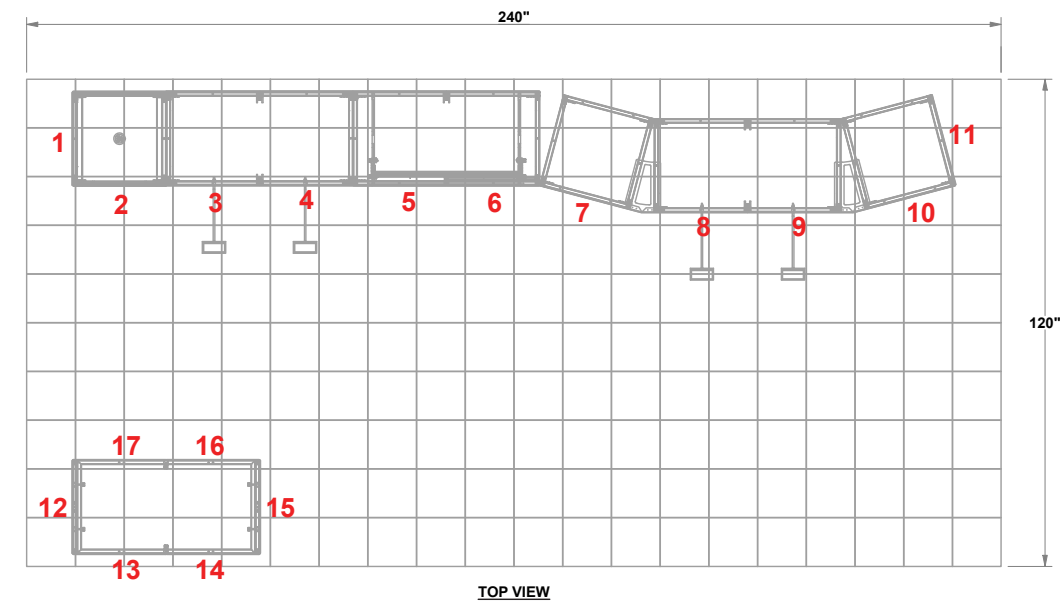

PRELIMINARY GRAPHIC LAYOUT

FLATTENED ELEVATED VIEW

PARTS LIST:		
QTY	SIZE	NAME
27	23 X 23	STANDARD QUAD
3	23 X 23	SHOWCASE QUAD
16	26 X 23	CUSTOM QUAD
2	23 X 46	HINGED DOUBLE VERTICAL

MultiQuad®
The Last Exhibit You'll Ever Buy

3401 Mary Taylor Road
Birmingham, Alabama 35235
(205) 439-8200

KIT-MQ-WK27

10x20 MultiQuad®