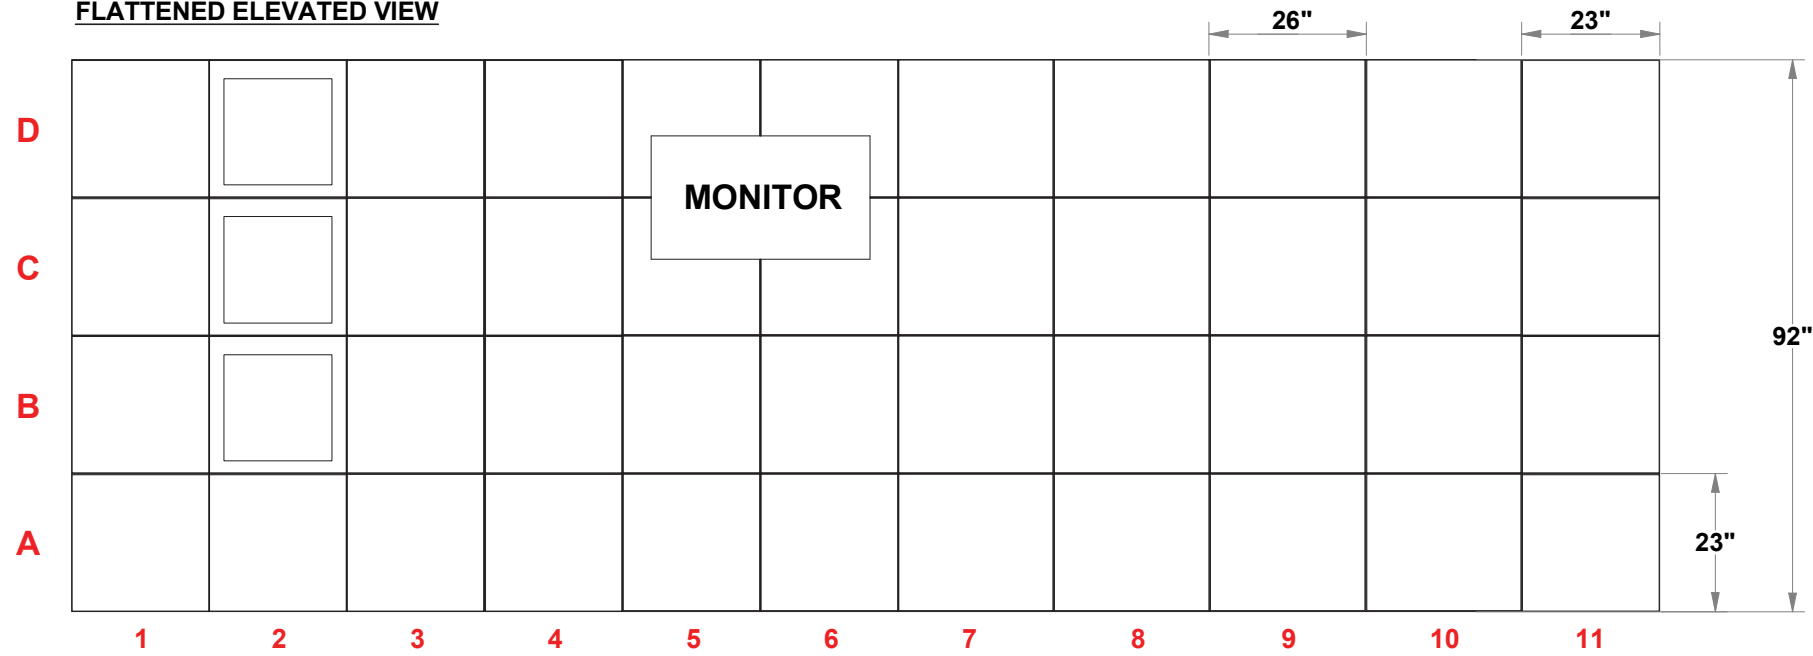

PRELIMINARY GRAPHIC LAYOUT

FLATTENED ELEVATED VIEW

PARTS LIST:		
QTY	SIZE	NAME
27	23 X 23	STANDARD QUAD
3	23 X 23	SHOWCASE QUAD
16	26 X 23	CUSTOM QUAD
2	23 X 46	HINGED DOUBLE VERTICAL

MultiQuad®
The Last Exhibit You'll Ever Buy