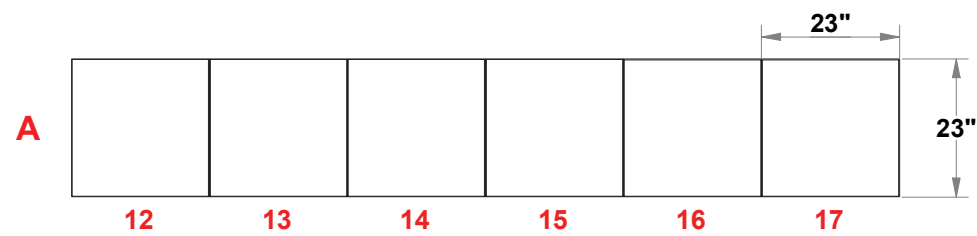

PRELIMINARY GRAPHIC LAYOUT

FLATTENED ELEVATED VIEW

PARTS LIST:		
QTY	SIZE	NAME
27	23 X 23	STANDARD QUAD
3	23 X 23	SHOWCASE QUAD
16	26 X 23	CUSTOM QUAD
2	23 X 46	HINGED DOUBLE VERTICAL

MultiQuad®
The Last Exhibit You'll Ever Buy