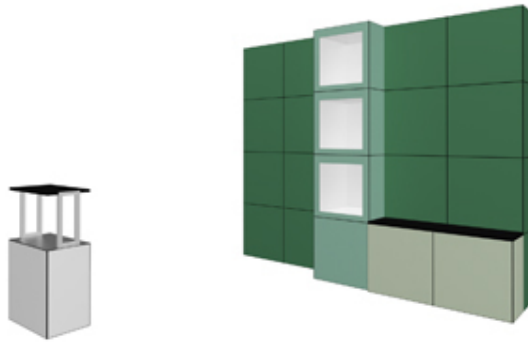

## MULTIQUAD® KIT 1140

*Includes:*

- (2) MQ-F24 2x4 Standard Frame
- (1) MQX-F14 1x4 MAX Frame
- (2) MQ-F11C: 1 x 1 Standard Counter with Top
- (1) MQ-POD1: 1x1 Standard Podium
- (3) MQX-SC1: One Quad 1x4 MAX Product Showcase Kit
  - (26) MQ-Q2323: 23' x 23" Quad with Reveals
  - (11) MQ-Q1223: 12" x 23" Side Quad with Reveals
  - (5) SC50 Wheeled Flat Shipping Case