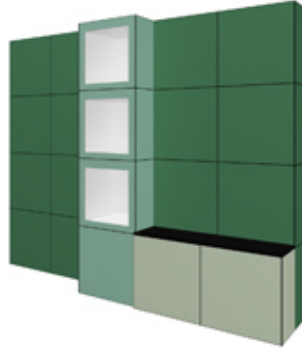

MULTIQUAD® KIT 1130

Includes:

- (2) MQ-F24 2x4 Standard Frame
- (1) MQX-F14 1x4 MAX Frame
- (2) MQ-F11C: 1 x 1 Standard Counter with Top
- (3) MQX-SC1: One Quad 1x4 MAX Product Showcase Kit
- (24) MQ-Q2323: 23' x 23" Quad with Reveals
- (9) MQ-Q1223: 12" x 23" Side Quad with Reveals
- (4) SC50 Wheeled Flat Shipping Case