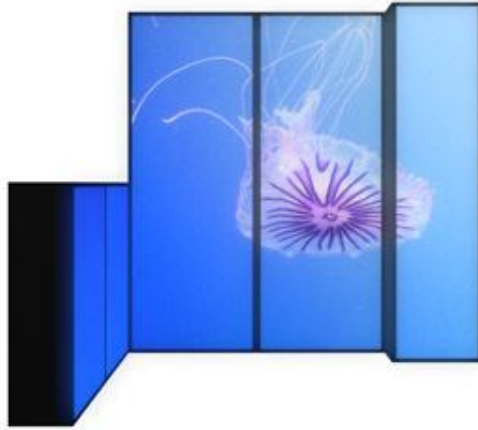

## **EXPOLIGHT™ KIT 13**

Includes:

(2) 34.5" x 92" Light Box Systems

(1) 23" x 92" Light Box System

(2) 34.5" x 46" Counter Light Box Systems

(4) Full Height End Caps

(2) Table Top End Caps

(2) 34.5" x 46" Graphic Panel for Back

(5) SC50 Wheeled Flat Shipping Cases

---

\$10,137.00

SKU: N/A

**GALLERY IMAGES**