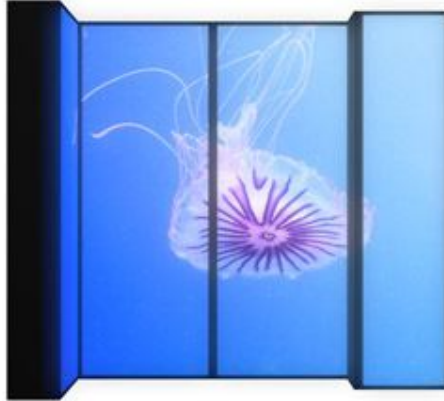

## EXPOLIGHT™ KIT 3

*Includes:*

- (2) 34.5" x 92" Light Box Systems
- (2) 23" x 92" Light Box Systems
- (6) Full Height End Caps
- (1) 23" x 92" Graphic Panel for Back
- (4) SC50 Wheeled Flat Shipping Cases