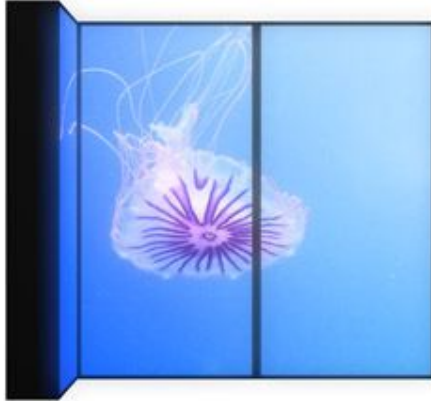

EXPOLIGHT™ KIT 2

Includes:

- (2) 46" x 92" Light Box Systems
- (1) 23" x 92" Light Box System
- (4) Full Height End Caps
- (1) 23" x 92" Graphic Panel for Back
- (3) SC50 Wheeled Flat Shipping Cases

\$7,322.00