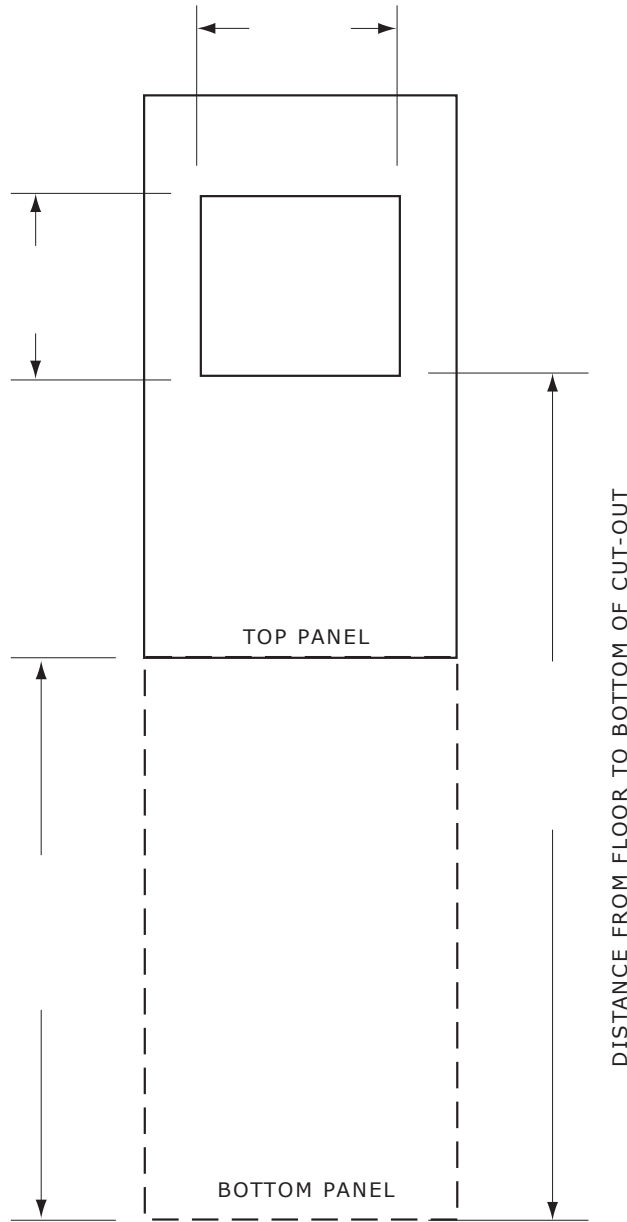

PRIMARY COLOR: _____

TOP VIEW OF MONITOR

FRONT VIEW OF MONITOR ON STAND

FRONT VIEW OF CUT-OUT IN PANEL

MAXIMUM DIMENSION OF CUT-OUT IN PANEL **CANNOT EXCEED 17" X 40"**

Quote #: